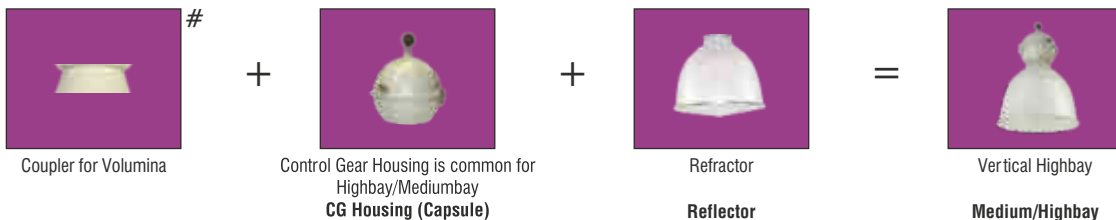

INDUSTRIAL INTEGRAL HIGH BAY / MEDIUM BAY / LOW BAY LUMINAIRES