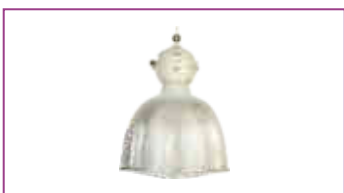

Volumina-decorative refractor highbay luminaire. (*For 400W HPSV & MH version, ballast price is not included in ALP. Please order ballast separately).

 # Coupler to be ordered separately along with the fixture.

CAT REF.	LAMP TYPE	CASE LOT	ALP (₹)
COUPLER FOR VOLUMINA			
S0438001	70W HPSV, 70/150W MH	-	210.00
S0438002	150W HPSV, 250/400W HPSV/MH	-	230.00