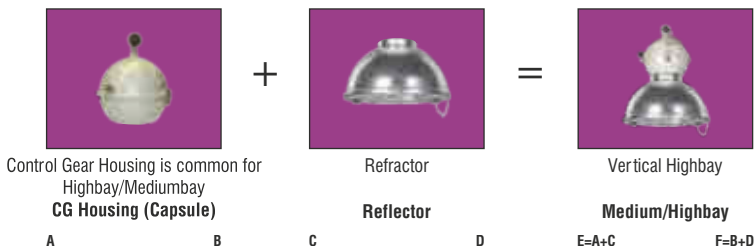

INDUSTRIAL INTEGRAL HIGH BAY / MEDIUM BAY / LOW BAY LUMINAIRES

CAT REF.	ALP (₹)	CAT REF.	ALP (₹)	CAT REF.	ALP (₹)