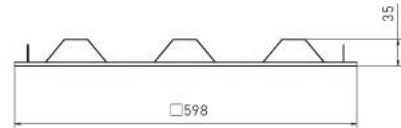

Ref. No.

Type of luminaire	Commercial Lighting	Base Light
Set model No.	ABL12D404	
Individual model No.		

Image photo

Dimension and materials

Type of light source	LED	Cut out size	588mmx588mm
Power input	40 W	Weight	4 kg
Power voltage	AC220-240V	Body	metal
Input frequency	50/60Hz	Reflector	
Driver	Non-Integral	Diffuser	PS
IP rating	IP20	Trim	
Beam angle	120 deg.	Caseing	
System lumen output	2800 lm		
System efficacy	70.0 lm/W	Photometric chart	
CCT	4000K		
CRI	80		
Life time	50000		
Brand	Panasonic		
Country of origin			