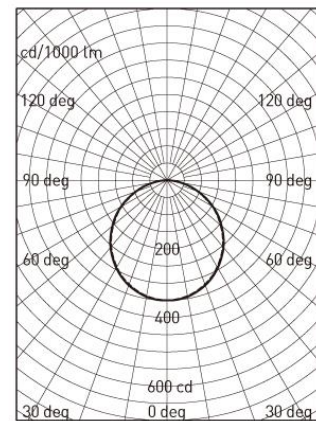

Ref. No.

Type of luminaire	Commercial Lighting	Base Light
Set model No.	ABL12D404	
Individual model No.		

Image photo

Dimension and materials

Type of light source	LED	Cut out size	588mmx588mm
Power input	40 W	Weight	4 kg
Power voltage	AC220-240V	Body	metal
Input frequency	50/60Hz	Reflector	
Driver	Non-Integral	Diffuser	PS
IP rating	IP20	Trim	
Beam angle	120 deg.	Caseing	
System lumen output	2800 lm		
System efficacy	70.0 lm/W	Photometric chart	
CCT	4000K		
CRI	80		
Life time	50000		
Brand	Panasonic		
Country of origin			