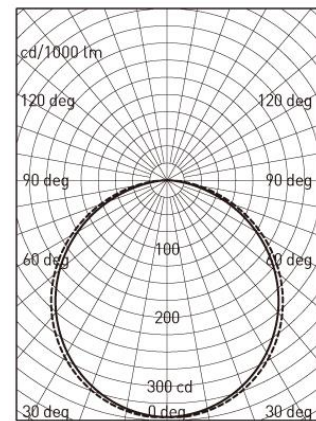

Ref. No.

Type of luminaire	Commercial Lighting	Base Light
Set model No.	ABL21E166	
Individual model No.		

Image photo

Dimension and materials

Type of light source	LED	Cut out size	290mmx290mm
Power input	16 W	Weight	0.77 kg
Power voltage	AC220-240V	Body	Aluminum (Powder Coating)
Input frequency	50/60Hz	Reflector	
Driver	Non-Integral	Diffuser	Polycarbonate
IP rating	IP20	Trim	
Beam angle	110 deg.	Caseing	
System lumen output	1200 lm		
System efficacy	75.0 lm/W	Photometric chart	
CCT	6000K		
CRI	70		
Life time	50000		
Brand	Panasonic		
Country of origin			