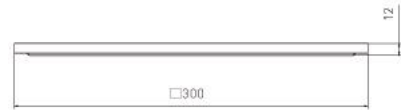

Ref. No.

Type of luminaire	Commercial Lighting	Base Light
Set model No.	ABL21E166	
Individual model No.		

Image photo

Dimension and materials

Type of light source	LED	Cut out size	290mmx290mm
Power input	16 W	Weight	0.77 kg
Power voltage	AC220-240V	Body	Aluminum (Powder Coating)
Input frequency	50/60Hz	Reflector	
Driver	Non-Integral	Diffuser	Polycarbonate
IP rating	IP20	Trim	
Beam angle	110 deg.	Caseing	
System lumen output	1200 lm		
System efficacy	75.0 lm/W	Photometric chart	
CCT	6000K		
CRI	70		
Life time	50000		
Brand	Panasonic		
Country of origin			