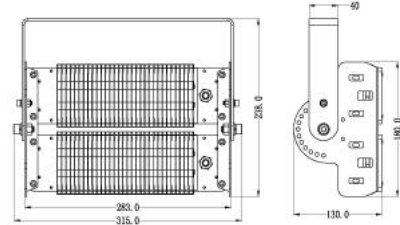

Panasonic

Ref. No.

Type of luminaire	Industrial Lighting	Bay Light
Set model No.	ABY040904	
Individual model No.		

Image photo

Dimension and materials

Type of light source	LED	Cut out size
Power input	90 W	Weight 3.9 kg
Power voltage	AC220-240V	Body Aluminum (Powder Coating)
Input frequency	50/60Hz	Reflector
Driver	Integral	Diffuser Glass
IP rating	IP65	Trim
Beam angle	60 deg.	Caseing
System lumen output	9400 lm	
System efficacy	104.4 lm/W	Photometric chart
CCT	4000K	
CRI	70	
Life time	50000	
Brand	Panasonic	
Country of origin		