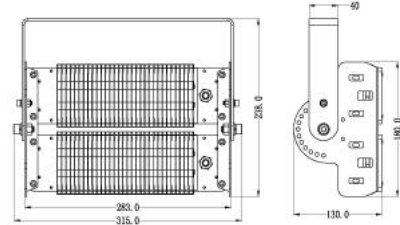

# Panasonic

Ref. No.

Type of luminaire	<b>Industrial Lighting</b>	<b>Bay Light</b>
Set model No.	<b>ABY040907</b>	
Individual model No.		

Image photo

Dimension and materials

Type of light source	<b>LED</b>	Cut out size
Power input	<b>90 W</b>	Weight <b>3.9 kg</b>
Power voltage	<b>AC220-240V</b>	Body <b>Aluminum (Powder Coating)</b>
Input frequency	<b>50/60Hz</b>	Reflector
Driver	<b>Integral</b>	Diffuser <b>Glass</b>
IP rating	<b>IP65</b>	Trim
Beam angle	<b>60 deg.</b>	Caseing
System lumen output	<b>9880 lm</b>	
System efficacy	<b>109.8 lm/W</b>	Photometric chart
CCT	<b>6500K</b>	
CRI	<b>70</b>	
Life time	<b>50000</b>	
Brand	<b>Panasonic</b>	
Country of origin		