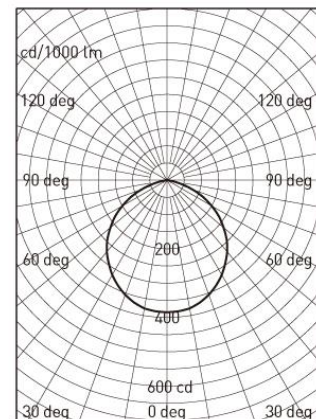

Panasonic

Ref. No.

Type of luminaire	Commercial Lighting	Down Light
Set model No.	ADL01R056	
Individual model No.		

Image photo

Dimension and materials

Type of light source	LED	Cut out size	85mm
Power input	5 W	Weight	0.18 kg
Power voltage	AC220-240V	Body	Aluminum (Powder Coating)
Input frequency	50/60Hz	Reflector	
Driver	Non-Integral	Diffuser	PMMA
IP rating	IP20	Trim	
Beam angle	110 deg.	Caseing	
System lumen output	350 lm		
System efficacy	70.0 lm/W	Photometric chart	
CCT	6000K		
CRI	80		
Life time	50000		
Brand	Panasonic		
Country of origin			