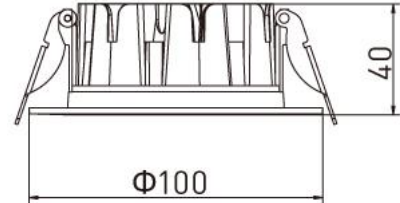

Panasonic

Ref. No.

Type of luminaire	Commercial Lighting	Down Light
Set model No.	ADL01R056	
Individual model No.		

Image photo

Dimension and materials

Type of light source	LED	Cut out size	85mm
Power input	5 W	Weight	0.18 kg
Power voltage	AC220-240V	Body	Aluminum (Powder Coating)
Input frequency	50/60Hz	Reflector	
Driver	Non-Integral	Diffuser	PMMA
IP rating	IP20	Trim	
Beam angle	110 deg.	Caseing	
System lumen output	350 lm		
System efficacy	70.0 lm/W	Photometric chart	
CCT	6000K		
CRI	80		
Life time	50000		
Brand	Panasonic		
Country of origin			