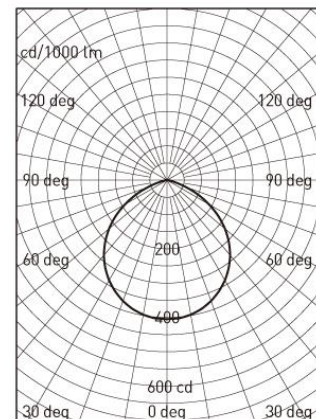

Ref. No.

Type of luminaire	Commercial Lighting	Down Light
Set model No.	ADL01R104	
Individual model No.		

Image photo

Dimension and materials

Type of light source	LED	Cut out size	130mm
Power input	10 W	Weight	0.46 kg
Power voltage	AC220-240V	Body	Aluminum (Powder Coating)
Input frequency	50/60Hz	Reflector	
Driver	Non-Integral	Diffuser	PMMA
IP rating	IP20	Trim	
Beam angle	110 deg.	Caseing	
System lumen output	750 lm		
System efficacy	75.0 lm/W	Photometric chart	
CCT	4000K		
CRI	80		
Life time	50000		
Brand	Panasonic		
Country of origin			