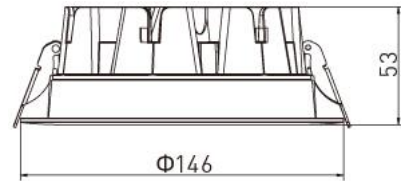

Ref. No.

Type of luminaire	Commercial Lighting	Down Light
Set model No.	ADL01R104	
Individual model No.		

Image photo

Dimension and materials

Type of light source	LED	Cut out size	130mm
Power input	10 W	Weight	0.46 kg
Power voltage	AC220-240V	Body	Aluminum (Powder Coating)
Input frequency	50/60Hz	Reflector	
Driver	Non-Integral	Diffuser	PMMA
IP rating	IP20	Trim	
Beam angle	110 deg.	Caseing	
System lumen output	750 lm		
System efficacy	75.0 lm/W	Photometric chart	
CCT	4000K		
CRI	80		
Life time	50000		
Brand	Panasonic		
Country of origin			