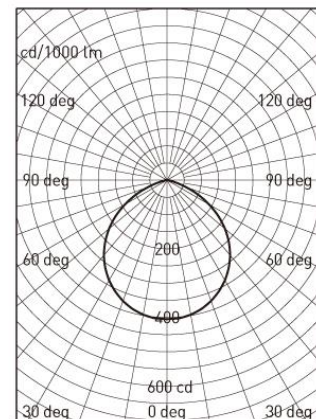

Panasonic

Ref. No.

Type of luminaire	Commercial Lighting	Down Light
Set model No.	ADL01R106	
Individual model No.		

Image photo

Dimension and materials

Type of light source	LED	Cut out size	130mm
Power input	10 W	Weight	0.46 kg
Power voltage	AC220-240V	Body	Aluminum (Powder Coating)
Input frequency	50/60Hz	Reflector	
Driver	Non-Integral	Diffuser	PMMA
IP rating	IP20	Trim	
Beam angle	110 deg.	Caseing	
System lumen output	800 lm		
System efficacy	80.0 lm/W	Photometric chart	
CCT	6000K		
CRI	80		
Life time	50000		
Brand	Panasonic		
Country of origin			