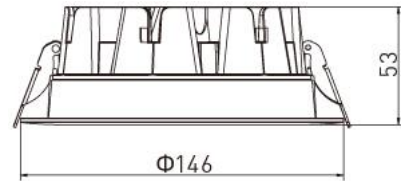

Panasonic

Ref. No.

Type of luminaire	Commercial Lighting	Down Light
Set model No.	ADL01R106	
Individual model No.		

Image photo

Dimension and materials

Type of light source	LED	Cut out size	130mm
Power input	10 W	Weight	0.46 kg
Power voltage	AC220-240V	Body	Aluminum (Powder Coating)
Input frequency	50/60Hz	Reflector	
Driver	Non-Integral	Diffuser	PMMA
IP rating	IP20	Trim	
Beam angle	110 deg.	Caseing	
System lumen output	800 lm		
System efficacy	80.0 lm/W	Photometric chart	
CCT	6000K		
CRI	80		
Life time	50000		
Brand	Panasonic		
Country of origin			