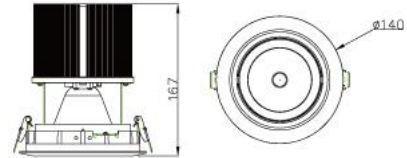

Ref. No.

Type of luminaire	Hospitality Lighting	Down Light
Set model No.	ADL17R452	
Individual model No.		

Image photo

Dimension and materials

Type of light source	LED	Cut out size	130mm
Power input	45 W	Weight	0.96 kg
Power voltage	AC220-240V	Body	Aluminum (Powder Coating)
Input frequency	50/60Hz	Reflector	
Driver	Non-Integral	Diffuser	Polycarbonate
IP rating	IP20	Trim	
Beam angle	24 deg.	Caseing	
System lumen output	3450 lm		
System efficacy	76.7 lm/W	Photometric chart	
CCT	2700K		
CRI	80		
Life time	50000		
Brand	Panasonic		
Country of origin			