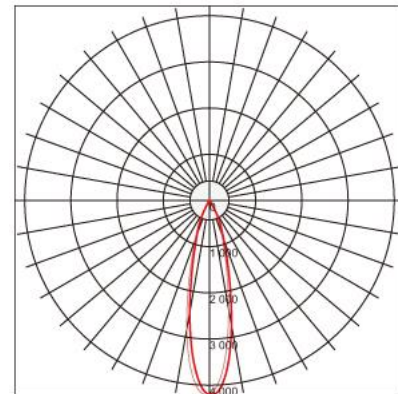

Ref. No.

Type of luminaire	Hospitality Lighting	Down Light
Set model No.	ADL17R452	
Individual model No.		

Image photo

Dimension and materials

Type of light source	LED	Cut out size	130mm
Power input	45 W	Weight	0.96 kg
Power voltage	AC220-240V	Body	Aluminum (Powder Coating)
Input frequency	50/60Hz	Reflector	
Driver	Non-Integral	Diffuser	Polycarbonate
IP rating	IP20	Trim	
Beam angle	24 deg.	Caseing	
System lumen output	3450 lm		
System efficacy	76.7 lm/W	Photometric chart	
CCT	2700K		
CRI	80		
Life time	50000		
Brand	Panasonic		
Country of origin			