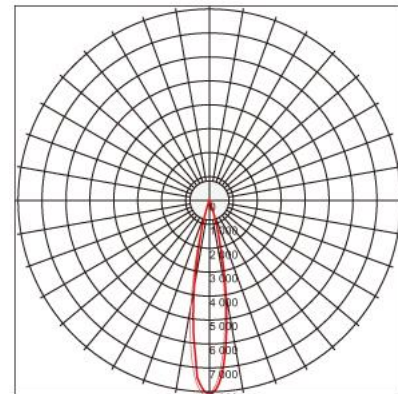

Ref. No.

Type of luminaire	Hospitality Lighting	Downlight (Dimmable)
Set model No.	ADL20R122	
Individual model No.		

Image photo

Dimension and materials

Type of light source	LED	Cut out size	80mm
Power input	12 W	Weight	0.32 kg
Power voltage	AC220-240V	Body	Aluminum (Powder Coating)
Input frequency	50/60Hz	Reflector	
Driver	Non-Integral	Diffuser	Polycarbonate
IP rating	IP20	Trim	
Beam angle	18 deg.	Caseing	
System lumen output	410 lm		
System efficacy	34.2 lm/W	Photometric chart	
CCT	2700K		
CRI	80		
Life time	50000		
Brand	Panasonic		
Country of origin			