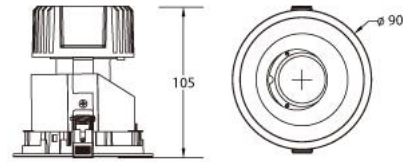

Ref. No.

Type of luminaire	Hospitality Lighting	Downlight (Dimmable)
Set model No.	ADL20R122	
Individual model No.		

Image photo

Dimension and materials

Type of light source	LED	Cut out size	80mm
Power input	12 W	Weight	0.32 kg
Power voltage	AC220-240V	Body	Aluminum (Powder Coating)
Input frequency	50/60Hz	Reflector	
Driver	Non-Integral	Diffuser	Polycarbonate
IP rating	IP20	Trim	
Beam angle	18 deg.	Caseing	
System lumen output	410 lm		
System efficacy	34.2 lm/W	Photometric chart	
CCT	2700K		
CRI	80		
Life time	50000		
Brand	Panasonic		
Country of origin			