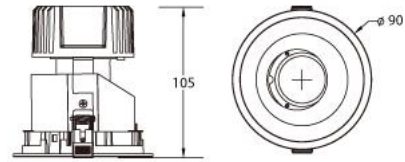

Panasonic

Ref. No.

Type of luminaire	Hospitality Lighting	Downlight (Dimmable)
Set model No.	ADL20R123	
Individual model No.		

Image photo

Dimension and materials

Type of light source	LED	Cut out size	80mm
Power input	12 W	Weight	0.32 kg
Power voltage	AC220-240V	Body	Aluminum (Powder Coating)
Input frequency	50/60Hz	Reflector	
Driver	Non-Integral	Diffuser	Polycarbonate
IP rating	IP20	Trim	
Beam angle	18 deg.	Caseing	
System lumen output	420 lm		
System efficacy	35.0 lm/W	Photometric chart	
CCT	3000K		
CRI	80		
Life time	50000		
Brand	Panasonic		
Country of origin			