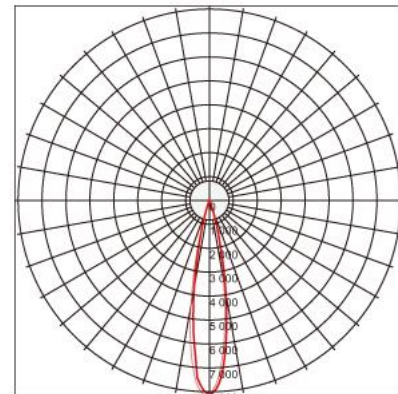

Panasonic

Ref. No.

Type of luminaire	Hospitality Lighting	Downlight (Dimmable)
Set model No.	ADL20R123	
Individual model No.		

Image photo

Dimension and materials

Type of light source	LED	Cut out size	80mm
Power input	12 W	Weight	0.32 kg
Power voltage	AC220-240V	Body	Aluminum (Powder Coating)
Input frequency	50/60Hz	Reflector	
Driver	Non-Integral	Diffuser	Polycarbonate
IP rating	IP20	Trim	
Beam angle	18 deg.	Caseing	
System lumen output	420 lm		
System efficacy	35.0 lm/W	Photometric chart	
CCT	3000K		
CRI	80		
Life time	50000		
Brand	Panasonic		
Country of origin			