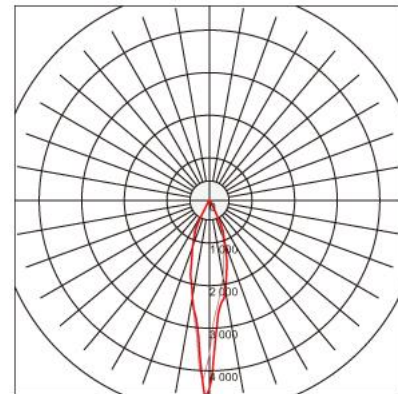

Panasonic

Ref. No.

Type of luminaire	Hospitality Lighting	Downlight (Dimmable)
Set model No.	ADL20R152	
Individual model No.		

Image photo

Dimension and materials

Type of light source	LED	Cut out size	130mm
Power input	15 W	Weight	0.96 kg
Power voltage	AC220-240V	Body	Aluminum (Powder Coating)
Input frequency	50/60Hz	Reflector	
Driver	Non-Integral	Diffuser	Polycarbonate
IP rating	IP20	Trim	
Beam angle	18 deg.	Caseing	
System lumen output	870 lm		
System efficacy	58.0 lm/W	Photometric chart	
CCT	2700K		
CRI	80		
Life time	50000		
Brand	Panasonic		
Country of origin			