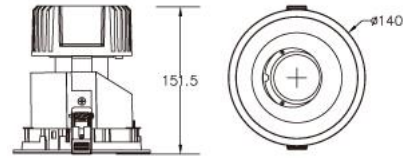

Panasonic

Ref. No.

Type of luminaire	Hospitality Lighting	Downlight (Dimmable)
Set model No.	ADL20R152	
Individual model No.		

Image photo

Dimension and materials

Type of light source	LED	Cut out size	130mm
Power input	15 W	Weight	0.96 kg
Power voltage	AC220-240V	Body	Aluminum (Powder Coating)
Input frequency	50/60Hz	Reflector	
Driver	Non-Integral	Diffuser	Polycarbonate
IP rating	IP20	Trim	
Beam angle	18 deg.	Caseing	
System lumen output	870 lm		
System efficacy	58.0 lm/W	Photometric chart	
CCT	2700K		
CRI	80		
Life time	50000		
Brand	Panasonic		
Country of origin			