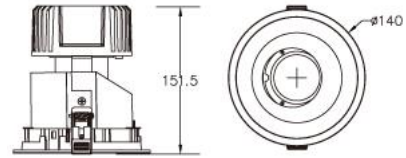

Ref. No.

Type of luminaire	Hospitality Lighting	Downlight (Dimmable)
Set model No.	ADL20R153	
Individual model No.		

Image photo

Dimension and materials

Type of light source	LED	Cut out size	130mm
Power input	15 W	Weight	0.96 kg
Power voltage	AC220-240V	Body	Aluminum (Powder Coating)
Input frequency	50/60Hz	Reflector	
Driver	Non-Integral	Diffuser	Polycarbonate
IP rating	IP20	Trim	
Beam angle	18 deg.	Caseing	
System lumen output	900 lm		
System efficacy	60.0 lm/W	Photometric chart	
CCT	3000K		
CRI	80		
Life time	50000		
Brand	Panasonic		
Country of origin			