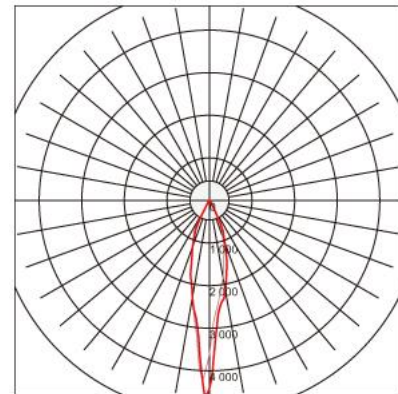

Ref. No.

Type of luminaire	Hospitality Lighting	Downlight (Dimmable)
Set model No.	ADL20R153	
Individual model No.		

Image photo

Dimension and materials

Type of light source	LED	Cut out size	130mm
Power input	15 W	Weight	0.96 kg
Power voltage	AC220-240V	Body	Aluminum (Powder Coating)
Input frequency	50/60Hz	Reflector	
Driver	Non-Integral	Diffuser	Polycarbonate
IP rating	IP20	Trim	
Beam angle	18 deg.	Caseing	
System lumen output	900 lm		
System efficacy	60.0 lm/W	Photometric chart	
CCT	3000K		
CRI	80		
Life time	50000		
Brand	Panasonic		
Country of origin			