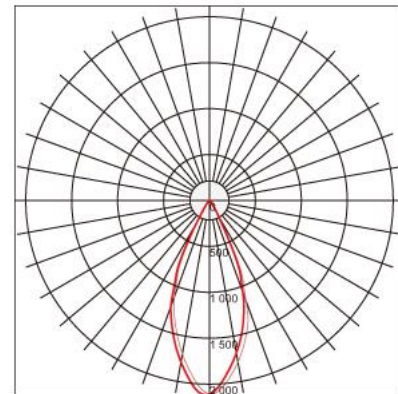

Panasonic

Ref. No.

Type of luminaire	Hospitality Lighting	Downlight (Dimmable)
Set model No.	ADL20R212	
Individual model No.		

Image photo

Dimension and materials

Type of light source	LED	Cut out size	130mm
Power input	21 W	Weight	0.96 kg
Power voltage	AC220-240V	Body	Aluminum (Powder Coating)
Input frequency	50/60Hz	Reflector	
Driver	Non-Integral	Diffuser	Polycarbonate
IP rating	IP20	Trim	
Beam angle	18 deg.	Caseing	
System lumen output	1150 lm		
System efficacy	54.8 lm/W	Photometric chart	
CCT	2700K		
CRI	80		
Life time	50000		
Brand	Panasonic		
Country of origin			