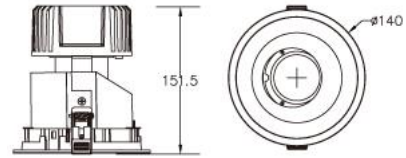

Panasonic

Ref. No.

Type of luminaire	Hospitality Lighting	Downlight (Dimmable)
Set model No.	ADL20R212	
Individual model No.		

Image photo

Dimension and materials

Type of light source	LED	Cut out size	130mm
Power input	21 W	Weight	0.96 kg
Power voltage	AC220-240V	Body	Aluminum (Powder Coating)
Input frequency	50/60Hz	Reflector	
Driver	Non-Integral	Diffuser	Polycarbonate
IP rating	IP20	Trim	
Beam angle	18 deg.	Caseing	
System lumen output	1150 lm		
System efficacy	54.8 lm/W	Photometric chart	
CCT	2700K		
CRI	80		
Life time	50000		
Brand	Panasonic		
Country of origin			