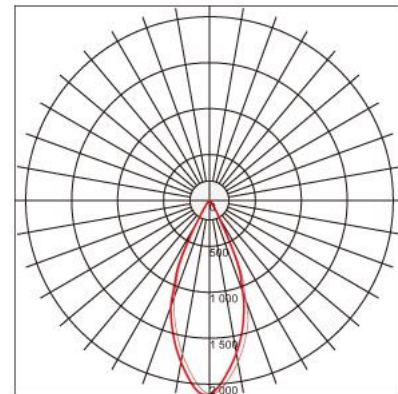

# Panasonic

Ref. No.

Type of luminaire	Hospitality Lighting	Downlight (Dimmable)
Set model No.	ADL20R213	
Individual model No.		

Image photo

Dimension and materials

Type of light source	LED	Cut out size	130mm
Power input	21 W	Weight	0.96 kg
Power voltage	AC220-240V	Body	Aluminum (Powder Coating)
Input frequency	50/60Hz	Reflector	
Driver	Non-Integral	Diffuser	Polycarbonate
IP rating	IP20	Trim	
Beam angle	18 deg.	Caseing	
System lumen output	1200 lm		
System efficacy	57.1 lm/W	Photometric chart	
CCT	3000K		
CRI	80		
Life time	50000		
Brand	Panasonic		
Country of origin			