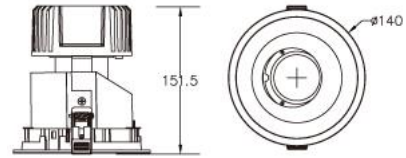

# Panasonic

Ref. No.

Type of luminaire	Hospitality Lighting	Downlight (Dimmable)
Set model No.	ADL20R213	
Individual model No.		

Image photo

Dimension and materials

Type of light source	LED	Cut out size	130mm
Power input	21 W	Weight	0.96 kg
Power voltage	AC220-240V	Body	Aluminum (Powder Coating)
Input frequency	50/60Hz	Reflector	
Driver	Non-Integral	Diffuser	Polycarbonate
IP rating	IP20	Trim	
Beam angle	18 deg.	Caseing	
System lumen output	1200 lm		
System efficacy	57.1 lm/W	Photometric chart	
CCT	3000K		
CRI	80		
Life time	50000		
Brand	Panasonic		
Country of origin			