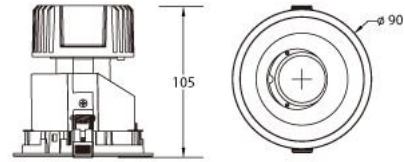

Ref. No.

Type of luminaire	Hospitality Lighting	Downlight (Dimmable)
Set model No.	ADL22R122	
Individual model No.		

Image photo

Dimension and materials

Type of light source	LED	Cut out size	80mm
Power input	12 W	Weight	0.32 kg
Power voltage	AC220-240V	Body	Aluminum (Powder Coating)
Input frequency	50/60Hz	Reflector	
Driver	Non-Integral	Diffuser	Polycarbonate
IP rating	IP20	Trim	
Beam angle	18 deg.	Caseing	
System lumen output	410 lm		
System efficacy	34.2 lm/W	Photometric chart	
CCT	2700K		
CRI	80		
Life time	50000		
Brand	Panasonic		
Country of origin			