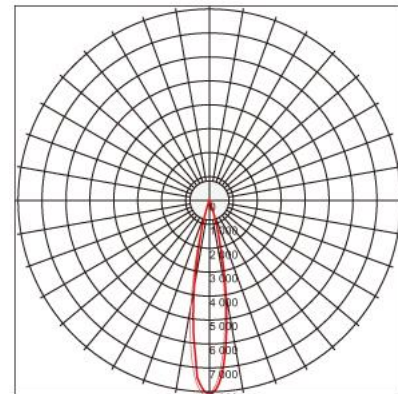

Ref. No.

Type of luminaire	Hospitality Lighting	Downlight (Dimmable)
Set model No.	ADL22R122	
Individual model No.		

Image photo

Dimension and materials

Type of light source	LED	Cut out size	80mm
Power input	12 W	Weight	0.32 kg
Power voltage	AC220-240V	Body	Aluminum (Powder Coating)
Input frequency	50/60Hz	Reflector	
Driver	Non-Integral	Diffuser	Polycarbonate
IP rating	IP20	Trim	
Beam angle	18 deg.	Caseing	
System lumen output	410 lm		
System efficacy	34.2 lm/W	Photometric chart	
CCT	2700K		
CRI	80		
Life time	50000		
Brand	Panasonic		
Country of origin			