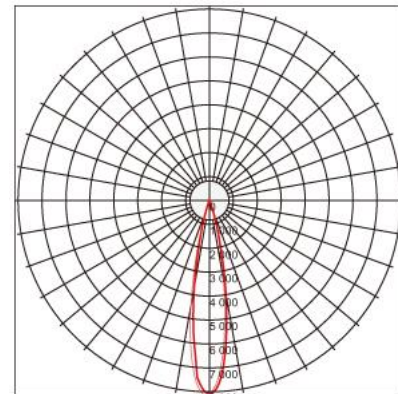

Ref. No.

Type of luminaire	Hospitality Lighting	Downlight (Dimmable)
Set model No.	ADL22R123	
Individual model No.		

Image photo

Dimension and materials

Type of light source	LED	Cut out size	80mm
Power input	12 W	Weight	0.32 kg
Power voltage	AC220-240V	Body	Aluminum (Powder Coating)
Input frequency	50/60Hz	Reflector	
Driver	Non-Integral	Diffuser	Polycarbonate
IP rating	IP20	Trim	
Beam angle	18 deg.	Caseing	
System lumen output	420 lm		
System efficacy	35.0 lm/W	Photometric chart	
CCT	3000K		
CRI	80		
Life time	50000		
Brand	Panasonic		
Country of origin			