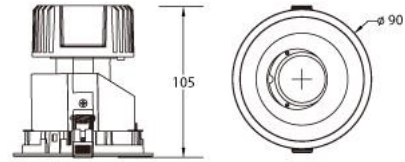

Ref. No.

Type of luminaire	Hospitality Lighting	Downlight (Dimmable)
Set model No.	ADL22R123	
Individual model No.		

Image photo

Dimension and materials

Type of light source	LED	Cut out size	80mm
Power input	12 W	Weight	0.32 kg
Power voltage	AC220-240V	Body	Aluminum (Powder Coating)
Input frequency	50/60Hz	Reflector	
Driver	Non-Integral	Diffuser	Polycarbonate
IP rating	IP20	Trim	
Beam angle	18 deg.	Caseing	
System lumen output	420 lm		
System efficacy	35.0 lm/W	Photometric chart	
CCT	3000K		
CRI	80		
Life time	50000		
Brand	Panasonic		
Country of origin			