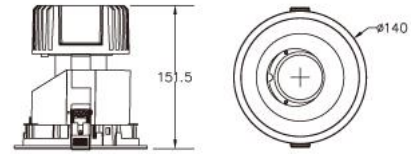

Ref. No.

Type of luminaire	Hospitality Lighting	Downlight (Dimmable)
Set model No.	ADL22R152	
Individual model No.		

Image photo

Dimension and materials

Type of light source	LED	Cut out size	130mm
Power input	15 W	Weight	0.96 kg
Power voltage	AC220-240V	Body	Aluminum (Powder Coating)
Input frequency	50/60Hz	Reflector	
Driver	Non-Integral	Diffuser	Polycarbonate
IP rating	IP20	Trim	
Beam angle	18 deg.	Caseing	
System lumen output	870 lm		
System efficacy	58.0 lm/W	Photometric chart	
CCT	2700K		
CRI	80		
Life time	50000		
Brand	Panasonic		
Country of origin			