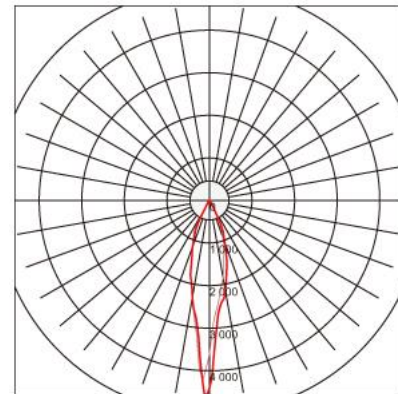

Ref. No.

Type of luminaire	Hospitality Lighting	Downlight (Dimmable)
Set model No.	ADL22R152	
Individual model No.		

Image photo

Dimension and materials

Type of light source	LED	Cut out size	130mm
Power input	15 W	Weight	0.96 kg
Power voltage	AC220-240V	Body	Aluminum (Powder Coating)
Input frequency	50/60Hz	Reflector	
Driver	Non-Integral	Diffuser	Polycarbonate
IP rating	IP20	Trim	
Beam angle	18 deg.	Caseing	
System lumen output	870 lm		
System efficacy	58.0 lm/W	Photometric chart	
CCT	2700K		
CRI	80		
Life time	50000		
Brand	Panasonic		
Country of origin			