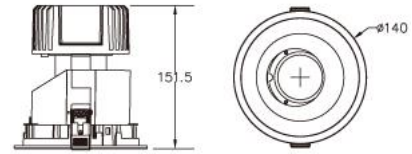

Ref. No.

Type of luminaire	Hospitality Lighting	Downlight (Dimmable)
Set model No.	ADL22R153	
Individual model No.		

Image photo

Dimension and materials

Type of light source	LED	Cut out size	130mm
Power input	15 W	Weight	0.96 kg
Power voltage	AC220-240V	Body	Aluminum (Powder Coating)
Input frequency	50/60Hz	Reflector	
Driver	Non-Integral	Diffuser	Polycarbonate
IP rating	IP20	Trim	
Beam angle	18 deg.	Caseing	
System lumen output	900 lm		
System efficacy	60.0 lm/W	Photometric chart	
CCT	3000K		
CRI	80		
Life time	50000		
Brand	Panasonic		
Country of origin			