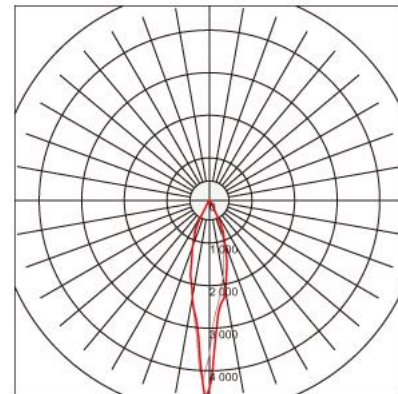

Ref. No.

Type of luminaire	Hospitality Lighting	Downlight (Dimmable)
Set model No.	ADL22R153	
Individual model No.		

Image photo

Dimension and materials

Type of light source	LED	Cut out size	130mm
Power input	15 W	Weight	0.96 kg
Power voltage	AC220-240V	Body	Aluminum (Powder Coating)
Input frequency	50/60Hz	Reflector	
Driver	Non-Integral	Diffuser	Polycarbonate
IP rating	IP20	Trim	
Beam angle	18 deg.	Caseing	
System lumen output	900 lm		
System efficacy	60.0 lm/W	Photometric chart	
CCT	3000K		
CRI	80		
Life time	50000		
Brand	Panasonic		
Country of origin			