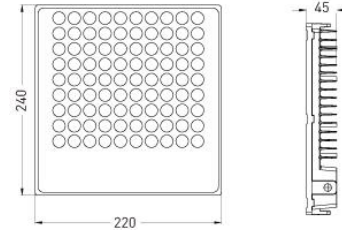

Panasonic

Ref. No.

Type of luminaire	Industrial Lighting	Flood Light
Set model No.	AFL020506	
Individual model No.		

Image photo

Dimension and materials

Type of light source	LED	Cut out size	
Power input	50 W	Weight	1.6 kg
Power voltage	AC220-240V	Body	Aluminum (Powder Coating)
Input frequency	50/60Hz	Reflector	
Driver	Integral	Diffuser	Glass
IP rating	IP65	Trim	
Beam angle	60 deg.	Caseing	
System lumen output	4880 lm		
System efficacy	97.6 lm/W	Photometric chart	
CCT	6000K		
CRI	70		
Life time	50000		
Brand	Panasonic		
Country of origin			