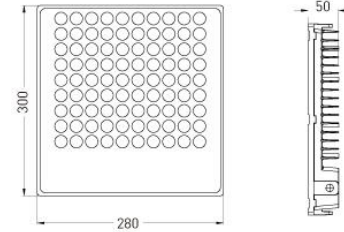

Panasonic

Ref. No.

Type of luminaire	Industrial Lighting	Flood Light
Set model No.	AFL020906	
Individual model No.		

Image photo

Dimension and materials

Type of light source	LED	Cut out size	
Power input	90 W	Weight	2.9 kg
Power voltage	AC220-240V	Body	Aluminum (Powder Coating)
Input frequency	50/60Hz	Reflector	
Driver	Integral	Diffuser	Glass
IP rating	IP65	Trim	
Beam angle	60 deg.	Caseing	
System lumen output	9200 lm		
System efficacy	102.2 lm/W	Photometric chart	
CCT	6000K		
CRI	70		
Life time	50000		
Brand	Panasonic		
Country of origin			