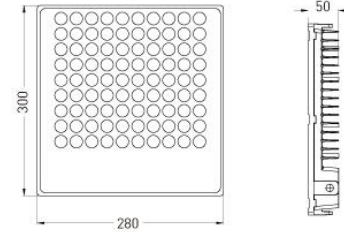

# Panasonic

Ref. No.

Type of luminaire	Industrial Lighting	Flood Light
Set model No.	AFL020CD6	
Individual model No.		

Image photo

Dimension and materials

Type of light source	LED	Cut out size	
Power input	120 W	Weight	2.9 kg
Power voltage	AC220-240V	Body	Aluminum (Powder Coating)
Input frequency	50/60Hz	Reflector	
Driver	Integral	Diffuser	Glass
IP rating	IP65	Trim	
Beam angle	60 deg.	Caseing	
System lumen output	10800 lm		
System efficacy	90.0 lm/W	Photometric chart	
CCT	6000K		
CRI	70		
Life time	50000		
Brand	Panasonic		
Country of origin			