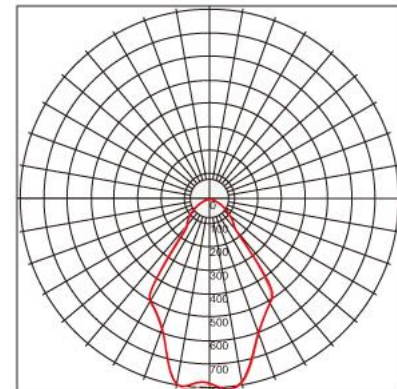

# Panasonic

Ref. No.

Type of luminaire	Industrial Lighting	Flood Light
Set model No.	AFL020CD6	
Individual model No.		

Image photo

Dimension and materials

Type of light source	LED	Cut out size	
Power input	120 W	Weight	2.9 kg
Power voltage	AC220-240V	Body	Aluminum (Powder Coating)
Input frequency	50/60Hz	Reflector	
Driver	Integral	Diffuser	Glass
IP rating	IP65	Trim	
Beam angle	60 deg.	Caseing	
System lumen output	10800 lm		
System efficacy	90.0 lm/W	Photometric chart	
CCT	6000K		
CRI	70		
Life time	50000		
Brand	Panasonic		
Country of origin			