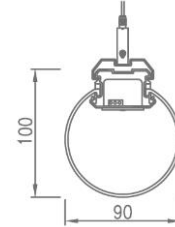

Ref. No.

Type of luminaire	Neue Archi	Linear Suspended Fixture
Set model No.	ALH010184	
Individual model No.		

Image photo

Dimension and materials

Type of light source	LED	Cut out size	
Power input	18 W	Weight	2.302 kg
Power voltage	AC220-240V	Body	Aluminum+PMMA(Silver grey)
Input frequency	50/60Hz	Reflector	
Driver	Non-Integral	Diffuser	PMMA
IP rating	IP54	Trim	
Beam angle		Caseing	
System lumen output	1820 lm		
System efficacy	101.1 lm/W	Photometric chart	
CCT	4000K		
CRI	80		
Life time	50000		
Brand	Panasonic		
Country of origin			