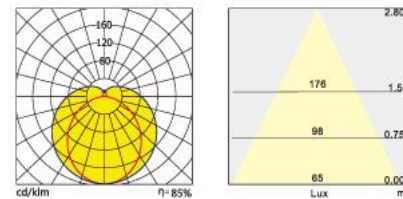

Ref. No.

Type of luminaire	Neue Archi	Linear Suspended Fixture
Set model No.	ALH010184	
Individual model No.		

Image photo

Dimension and materials

Type of light source	LED	Cut out size	
Power input	18 W	Weight	2.302 kg
Power voltage	AC220-240V	Body	Aluminum+PMMA(Silver grey)
Input frequency	50/60Hz	Reflector	
Driver	Non-Integral	Diffuser	PMMA
IP rating	IP54	Trim	
Beam angle		Caseing	
System lumen output	1820 lm		
System efficacy	101.1 lm/W	Photometric chart	
CCT	4000K		
CRI	80		
Life time	50000		
Brand	Panasonic		
Country of origin			