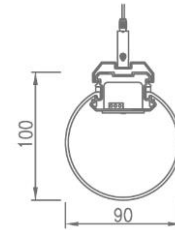

Ref. No.

| | | |
|----------------------|-------------------|---------------------------------|
| Type of luminaire | Neue Archi | Linear Suspended Fixture |
| Set model No. | ALH010364 | |
| Individual model No. | | |

Image photo

Dimension and materials

| | | |
|----------------------|---------------------|--|
| Type of light source | LED | Cut out size |
| Power input | 36 W | Weight 2.302 kg |
| Power voltage | AC220-240V | Body Aluminum+PMMA(Silver grey) |
| Input frequency | 50/60Hz | Reflector |
| Driver | Non-Integral | Diffuser PMMA |
| IP rating | IP54 | Trim |
| Beam angle | | Caseing |
| System lumen output | 3588 lm | |
| System efficacy | 99.7 lm/W | Photometric chart |
| CCT | 4000K | |
| CRI | 80 | |
| Life time | 50000 | |
| Brand | Panasonic | |
| Country of origin | | |