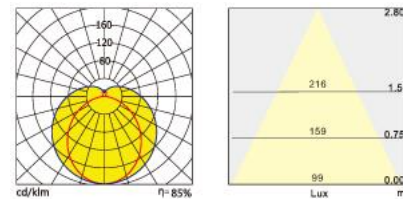

Image photo

Dimension and materials

| | | |
|----------------------|---------------------|--|
| Type of light source | LED | Cut out size |
| Power input | 36 W | Weight 2.302 kg |
| Power voltage | AC220-240V | Body Aluminum+PMMA(Silver grey) |
| Input frequency | 50/60Hz | Reflector |
| Driver | Non-Integral | Diffuser PMMA |
| IP rating | IP54 | Trim |
| Beam angle | | Caseing |
| System lumen output | 3588 lm | |
| System efficacy | 99.7 lm/W | Photometric chart |
| CCT | 4000K | |
| CRI | 80 | |
| Life time | 50000 | |
| Brand | Panasonic | |
| Country of origin | | |