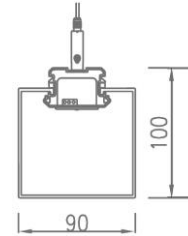

Ref. No.

Type of luminaire	Neue Archi	Linear Suspended Fixture
Set model No.	ALH020183	
Individual model No.		

Image photo

Dimension and materials

Type of light source	LED	Cut out size	
Power input	18 W	Weight	2.536 kg
Power voltage	AC220-240V	Body	Aluminum+PMMA(Silver grey)
Input frequency	50/60Hz	Reflector	
Driver	Non-Integral	Diffuser	PMMA
IP rating	IP54	Trim	
Beam angle		Caseing	
System lumen output	1750 lm		
System efficacy	97.2 lm/W	Photometric chart	
CCT	3000K		
CRI	80		
Life time	50000		
Brand	Panasonic		
Country of origin			