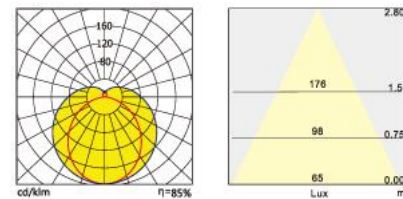

Ref. No.

Type of luminaire	Neue Archi	Linear Suspended Fixture
Set model No.	ALH020183	
Individual model No.		

Image photo

Dimension and materials

Type of light source	LED	Cut out size	
Power input	18 W	Weight	2.536 kg
Power voltage	AC220-240V	Body	Aluminum+PMMA(Silver grey)
Input frequency	50/60Hz	Reflector	
Driver	Non-Integral	Diffuser	PMMA
IP rating	IP54	Trim	
Beam angle		Caseing	
System lumen output	1750 lm		
System efficacy	97.2 lm/W	Photometric chart	
CCT	3000K		
CRI	80		
Life time	50000		
Brand	Panasonic		
Country of origin			