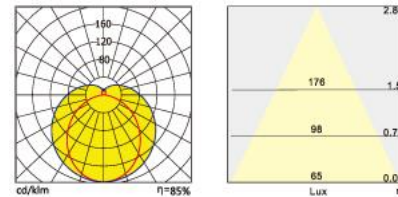

Ref. No.

Type of luminaire	Neue Archi	Linear Suspended Fixture
Set model No.	ALH020184	
Individual model No.		

Image photo

Dimension and materials

Type of light source	LED	Cut out size	
Power input	18 W	Weight	2.536 kg
Power voltage	AC220-240V	Body	Aluminum+PMMA(Silver grey)
Input frequency	50/60Hz	Reflector	
Driver	Non-Integral	Diffuser	PMMA
IP rating	IP54	Trim	
Beam angle		Caseing	
System lumen output	1820 lm		
System efficacy	101.1 lm/W	Photometric chart	
CCT	4000K		
CRI	80		
Life time	50000		
Brand	Panasonic		
Country of origin			