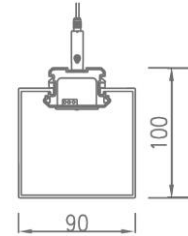

Ref. No.

Type of luminaire	Neue Archi	Linear Suspended Fixture
Set model No.	ALH020184	
Individual model No.		

Image photo

Dimension and materials

Type of light source	LED	Cut out size	
Power input	18 W	Weight	2.536 kg
Power voltage	AC220-240V	Body	Aluminum+PMMA(Silver grey)
Input frequency	50/60Hz	Reflector	
Driver	Non-Integral	Diffuser	PMMA
IP rating	IP54	Trim	
Beam angle		Caseing	
System lumen output	1820 lm		
System efficacy	101.1 lm/W	Photometric chart	
CCT	4000K		
CRI	80		
Life time	50000		
Brand	Panasonic		
Country of origin			