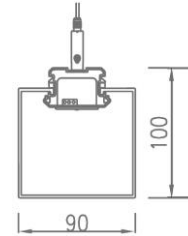

Ref. No.

Type of luminaire	Neue Archi	Linear Suspended Fixture
Set model No.	ALH020186	
Individual model No.		

Image photo

Dimension and materials

Type of light source	LED	Cut out size	
Power input	18 W	Weight	2.536 kg
Power voltage	AC220-240V	Body	Aluminum+PMMA(Silver grey)
Input frequency	50/60Hz	Reflector	
Driver	Non-Integral	Diffuser	PMMA
IP rating	IP54	Trim	
Beam angle		Caseing	
System lumen output	1965 lm		
System efficacy	109.2 lm/W	Photometric chart	
CCT	6000K		
CRI	80		
Life time	50000		
Brand	Panasonic		
Country of origin			