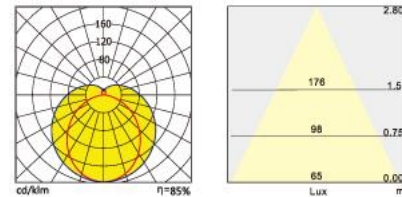

Ref. No.

Type of luminaire	Neue Archi	Linear Suspended Fixture
Set model No.	ALH020186	
Individual model No.		

Image photo

Dimension and materials

Type of light source	LED	Cut out size	
Power input	18 W	Weight	2.536 kg
Power voltage	AC220-240V	Body	Aluminum+PMMA(Silver grey)
Input frequency	50/60Hz	Reflector	
Driver	Non-Integral	Diffuser	PMMA
IP rating	IP54	Trim	
Beam angle		Caseing	
System lumen output	1965 lm		
System efficacy	109.2 lm/W	Photometric chart	
CCT	6000K		
CRI	80		
Life time	50000		
Brand	Panasonic		
Country of origin			