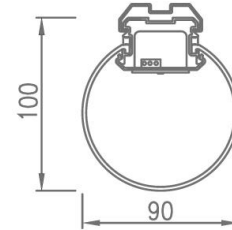

Ref. No.

Type of luminaire	Neue Archi	Linear Surface Fixture
Set model No.	ALS010183	
Individual model No.		

Image photo

Dimension and materials

Type of light source	LED	Cut out size	
Power input	18 W	Weight	2.302 kg
Power voltage	AC220-240V	Body	Aluminum+PMMA(Silver grey)
Input frequency	50/60Hz	Reflector	
Driver	Non-Integral	Diffuser	PMMA
IP rating	IP54	Trim	
Beam angle		Caseing	
System lumen output	1750 lm		
System efficacy	97.2 lm/W	Photometric chart	
CCT	3000K		
CRI	80		
Life time	50000		
Brand	Panasonic		
Country of origin			