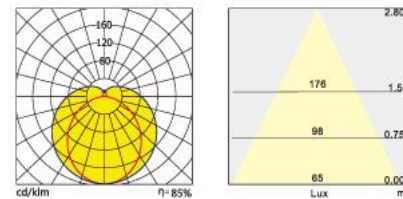

Ref. No.

Type of luminaire	Neue Archi	Linear Surface Fixture
Set model No.	ALS010183	
Individual model No.		

Image photo

Dimension and materials

Type of light source	LED	Cut out size	
Power input	18 W	Weight	2.302 kg
Power voltage	AC220-240V	Body	Aluminum+PMMA(Silver grey)
Input frequency	50/60Hz	Reflector	
Driver	Non-Integral	Diffuser	PMMA
IP rating	IP54	Trim	
Beam angle		Caseing	
System lumen output	1750 lm		
System efficacy	97.2 lm/W	Photometric chart	
CCT	3000K		
CRI	80		
Life time	50000		
Brand	Panasonic		
Country of origin			