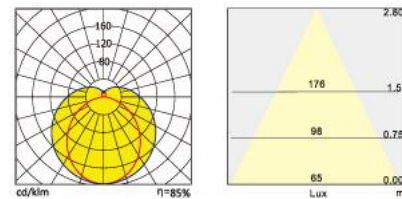

Ref. No.

Type of luminaire	Neue Archi	Linear Surface Fixture
Set model No.	ALS020186	
Individual model No.		

Image photo

Dimension and materials

Type of light source	LED	Cut out size	
Power input	18 W	Weight	2.536 kg
Power voltage	AC220-240V	Body	Aluminum+PMMA(Silver grey)
Input frequency	50/60Hz	Reflector	
Driver	Non-Integral	Diffuser	PMMA
IP rating	IP54	Trim	
Beam angle		Caseing	
System lumen output	1965 lm		
System efficacy	109.2 lm/W	Photometric chart	
CCT	6000K		
CRI	80		
Life time	50000		
Brand	Panasonic		
Country of origin			