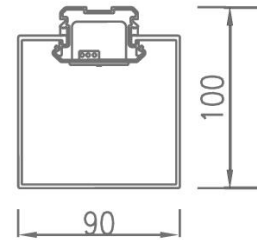

Ref. No.

Type of luminaire	Neue Archi	Linear Surface Fixture
Set model No.	ALS020186	
Individual model No.		

Image photo

Dimension and materials

Type of light source	LED	Cut out size	
Power input	18 W	Weight	2.536 kg
Power voltage	AC220-240V	Body	Aluminum+PMMA(Silver grey)
Input frequency	50/60Hz	Reflector	
Driver	Non-Integral	Diffuser	PMMA
IP rating	IP54	Trim	
Beam angle		Caseing	
System lumen output	1965 lm		
System efficacy	109.2 lm/W	Photometric chart	
CCT	6000K		
CRI	80		
Life time	50000		
Brand	Panasonic		
Country of origin			