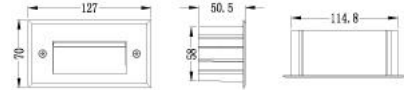

Panasonic

Ref. No.

Type of luminaire	Outdoor Lighting	Step Light
Set model No.	ASE010036	
Individual model No.		

Image photo

Dimension and materials

Type of light source	LED	Cut out size	
Power input	3 W	Weight	0.25 kg
Power voltage	AC220-240V	Body	Aluminium(Powder coated)
Input frequency	50/60Hz	Reflector	
Driver	Integral	Diffuser	PMMA
IP rating	IP65	Trim	
Beam angle	120 deg.	Caseing	
System lumen output	144 lm		
System efficacy	48.0 lm/W	Photometric chart	
CCT	6000K		
CRI	75		
Life time	50000		
Brand	Panasonic		
Country of origin			