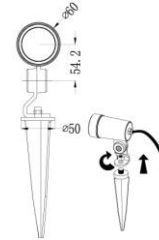

Ref. No.

Type of luminaire	Outdoor Lighting	Spike Light
Set model No.	ASK010063	
Individual model No.		

Image photo

Dimension and materials

Type of light source	LED	Cut out size	
Power input	6 W	Weight	0.7 kg
Power voltage	AC220-240V	Body	Aluminium(Powder coated)
Input frequency	50/60Hz	Reflector	
Driver	Integral	Diffuser	PMMA
IP rating	IP65	Trim	
Beam angle	30 deg.	Caseing	
System lumen output	310 lm		
System efficacy	51.7 lm/W	Photometric chart	
CCT	3000K		
CRI	75		
Life time	50000		
Brand	Panasonic		
Country of origin			

Remarks **Beam angle 50° available**