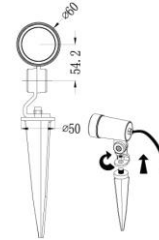

Ref. No.

Type of luminaire	Outdoor Lighting	Spike Light
Set model No.	ASK01006G	
Individual model No.		

Image photo

Dimension and materials

Type of light source	LED	Cut out size	
Power input	6 W	Weight	0.7 kg
Power voltage	AC220-240V	Body	Aluminium(Powder coated)
Input frequency	50/60Hz	Reflector	
Driver	Integral	Diffuser	PMMA
IP rating	IP65	Trim	
Beam angle	30 deg.	Caseing	
System lumen output	284 lm		
System efficacy	47.3 lm/W	Photometric chart	
CCT	GREEN		
CRI	75		
Life time	50000		
Brand	Panasonic		
Country of origin			

Remarks **Beam angle 50° available**