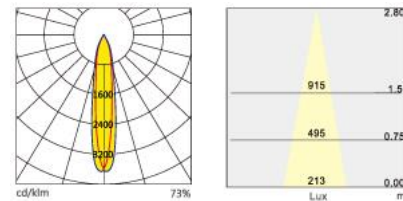

Panasonic

Ref. No.

Type of luminaire	Neue Archi	Track Light
Set model No.	ASP013303	
Individual model No.		

Image photo

Dimension and materials

Type of light source	LED	Cut out size
Power input	30 W	Weight 2.21 kg
Power voltage	AC220-240V	Body Aluminum+PMMA(Silver grey)
Input frequency	50/60Hz	Reflector
Driver	Non-Integral	Diffuser PC
IP rating	IP20	Trim
Beam angle	24 deg.	Caseing
System lumen output	2000 lm	
System efficacy	66.7 lm/W	Photometric chart
CCT	3000K	
CRI	80	
Life time	50000	
Brand	Panasonic	
Country of origin		

Remarks

Beam angle 12° and 38° available