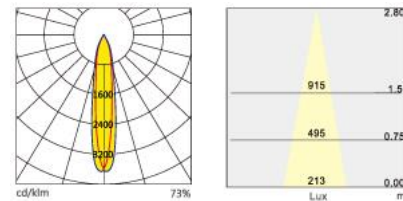

# Panasonic

Ref. No.

Type of luminaire	<b>Neue Archi</b>	<b>Track Light</b>
Set model No.	<b>ASP013306</b>	
Individual model No.		

Image photo

Dimension and materials

Type of light source	<b>LED</b>	Cut out size
Power input	<b>30 W</b>	Weight <b>2.21 kg</b>
Power voltage	<b>AC220-240V</b>	Body <b>Aluminum+PMMA(Silver grey)</b>
Input frequency	<b>50/60Hz</b>	Reflector
Driver	<b>Non-Integral</b>	Diffuser <b>PC</b>
IP rating	<b>IP20</b>	Trim
Beam angle	<b>24 deg.</b>	Caseing
System lumen output	<b>2250 lm</b>	
System efficacy	<b>75.0 lm/W</b>	Photometric chart
CCT	<b>6000K</b>	
CRI	<b>80</b>	
Life time	<b>50000</b>	
Brand	<b>Panasonic</b>	
Country of origin		

Remarks

**Beam angle 12° and 39° available**