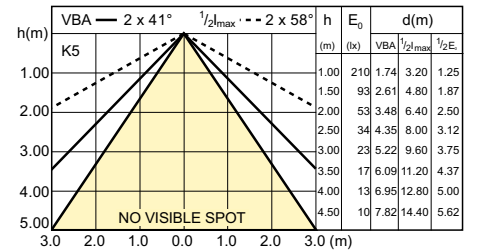

Light Distribution Diagrams

9.5 W BR30 SS E26 WW 2700K 110D

Light Distribution Diagrams

Accent Diagrams

Accent Diagrams

Beam Diagrams

BR/R LED

Beam Diagrams