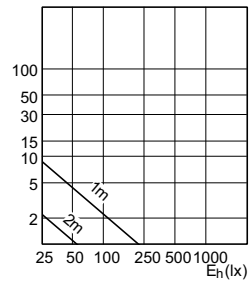

Light Distribution Diagrams

9.5 W BR30 SS E26 WW 2700K 110D

Light Distribution Diagrams

Accent Diagrams

Accent Diagrams

Beam Diagrams

BR/R LED

Beam Diagrams