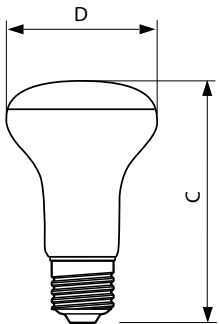

Dimensional drawing

Product	D	C
10BR40/LED/827-22/DIM 120V 6/1	127 mm	162 mm
BC9.5BR30/AMB/927/DIM 120V	96 mm	132 mm

Product	D	C
9BR30/LED/827-22/DIM 120V	96 mm	132 mm
6R20/LED/827-22/DIM 120V	65 mm	101 mm
10BR40/LED/850/DIM 120V	127 mm	162 mm
9BR30/LED/827/DIM 120V	96 mm	132 mm
8BR30/LED/850/DIM 120V	96 mm	132 mm