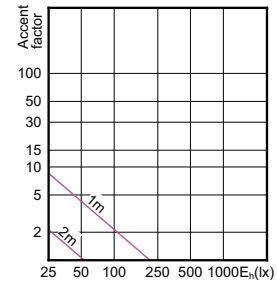

Light Distribution Diagrams

9.5 W BR30 SS E26 WW 2700K 110D

Light Distribution Diagrams

Accent Diagrams

Accent Diagrams

Beam Diagrams

BR/R LED

Beam Diagrams