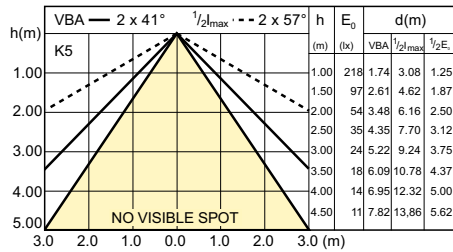

Light Distribution Diagrams

9.5 W BR30 SS E26 WW 2700K 110D

Light Distribution Diagrams

Accent Diagrams

Accent Diagrams

Beam Diagrams

BR/R LED

Beam Diagrams