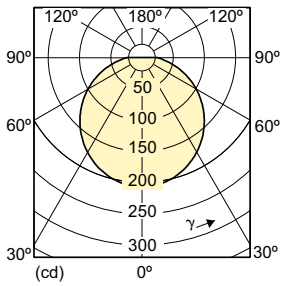

Light Distribution Diagrams