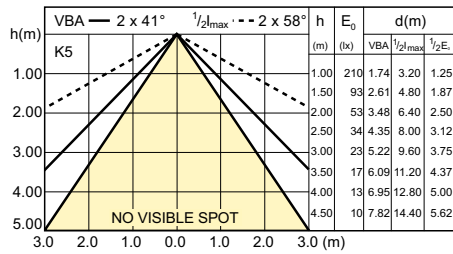

Light Distribution Diagrams

9.5 W BR30 SS E26 WW 2700K 110D

Light Distribution Diagrams

Accent Diagrams

Accent Diagrams

Beam Diagrams

BR/R LED

Beam Diagrams