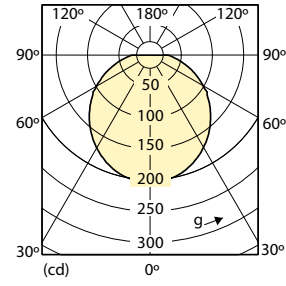

Mechanical and Housing

Order Code	Full Product Name	Bulb Finish	Bulb Shape	Order Code	Full Product Name	Bulb Finish	Bulb Shape
929001111804	SlimStyle BR30 9.5W E26 2700K 120V ES	-	BR30 (BR30)	929001221803	BC9.5BR30/AMB/927/DIM 120V	Frosted	BR30 (BR30)
929001133503	9.5W SlimStyle BR30 CRI90 DIM 2700K E26	Frosted	BR30 (BR30)	929001155704	6R20/LED/827-22/DIM 120V	Frosted	R-20 (R20)
929001155504	9BR30/LED/827-22/DIM 120V	Frosted	BR30 (BR30)	929001155804	10BR40/LED/827-22/DIM 120V 6/1	Frosted	BR40 (BR40)
929001155604	8BR30/LED/850/DIM 120V	Frosted	BR30 (BR30)	929001195004	10BR40/LED/850/DIM 120V	Frosted	BR40 (BR40)
929001174966	9BR30/LED/827/DIM 120V	Frosted	BR30 (BR30)				

Temperature

Order Code	Full Product Name	T-Case Maximum (Nom)	Order Code	Full Product Name	T-Case Maximum (Nom)
929001111804	SlimStyle BR30 9.5W E26 2700K 120V ES	-	929001221803	BC9.5BR30/AMB/927/DIM 120V	76 °C
929001133503	9.5W SlimStyle BR30 CRI90 DIM 2700K E26	92 °C	929001155704	6R20/LED/827-22/DIM 120V	76 °C
929001155504	9BR30/LED/827-22/DIM 120V	76 °C	929001155804	10BR40/LED/827-22/DIM 120V 6/1	85 °C
929001155604	8BR30/LED/850/DIM 120V	76 °C	929001195004	10BR40/LED/850/DIM 120V	85 °C
929001174966	9BR30/LED/827/DIM 120V	76 °C			

Light Distribution Diagrams

9.5 W BR30 SS E26 WW 2700K 110D

Light Distribution Diagrams

Accent Diagrams

Accent Diagrams

Beam Diagrams

BR/R LED

Beam Diagrams