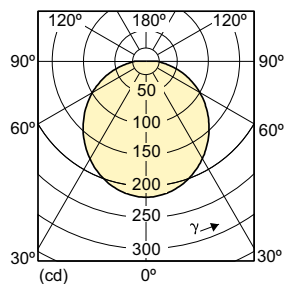

Mechanical and Housing

Order Code	Full Product Name	Bulb Finish	Bulb Shape	Order Code	Full Product Name	Bulb Finish	Bulb Shape
929001111804	SlimStyle BR30 9.5W E26 2700K 120V ES	-	BR30 (BR30)	929001221803	BC9.5BR30/AMB/927/DIM 120V	Frosted	BR30 (BR30)
929001133503	9.5W SlimStyle BR30 CRI90 DIM 2700K E26	Frosted	BR30 (BR30)	929001155704	6R20/LED/827-22/DIM 120V	Frosted	R-20 (R20)
929001155504	9BR30/LED/827-22/DIM 120V	Frosted	BR30 (BR30)	929001155804	10BR40/LED/827-22/DIM 120V 6/1	Frosted	BR40 (BR40)
929001155604	8BR30/LED/850/DIM 120V	Frosted	BR30 (BR30)	929001195004	10BR40/LED/850/DIM 120V	Frosted	BR40 (BR40)
929001174966	9BR30/LED/827/DIM 120V	Frosted	BR30 (BR30)				

Temperature

Order Code	Full Product Name	T-Case Maximum (Nom)	Order Code	Full Product Name	T-Case Maximum (Nom)
929001111804	SlimStyle BR30 9.5W E26 2700K 120V ES	-	929001221803	BC9.5BR30/AMB/927/DIM 120V	76 °C
929001133503	9.5W SlimStyle BR30 CRI90 DIM 2700K E26	92 °C	929001155704	6R20/LED/827-22/DIM 120V	76 °C
929001155504	9BR30/LED/827-22/DIM 120V	76 °C	929001155804	10BR40/LED/827-22/DIM 120V 6/1	85 °C
929001155604	8BR30/LED/850/DIM 120V	76 °C	929001195004	10BR40/LED/850/DIM 120V	85 °C
929001174966	9BR30/LED/827/DIM 120V	76 °C			

Light Distribution Diagrams

9.5 W BR30 SS E26 WW 2700K 110D