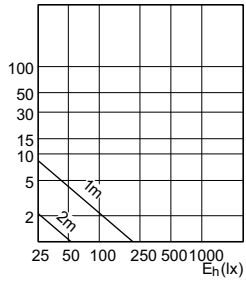

Light Distribution Diagrams

9.5 W BR30 SS E26 WW 2700K 110D

Light Distribution Diagrams

Accent Diagrams

Accent Diagrams

Beam Diagrams

BR/R LED

Beam Diagrams