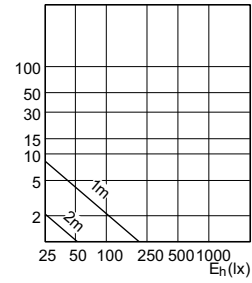

Light Distribution Diagrams

9.5 W BR30 SS E26 WW 2700K 110D

Light Distribution Diagrams

Accent Diagrams

Accent Diagrams

Beam Diagrams

BR/R LED

Beam Diagrams