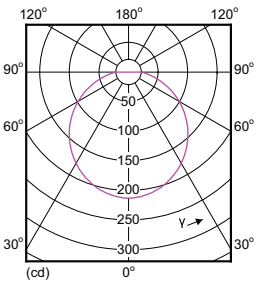

Light Distribution Diagrams