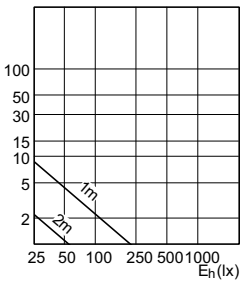

Light Distribution Diagrams

9.5 W BR30 SS E26 WW 2700K 110D

Light Distribution Diagrams

Accent Diagrams

Accent Diagrams

Beam Diagrams

BR/R LED

Beam Diagrams