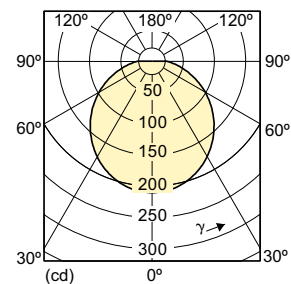

Mechanical and Housing

Order Code	Full Product Name	Bulb Finish	Bulb Shape	Order Code	Full Product Name	Bulb Finish	Bulb Shape
929001111804	SlimStyle BR30 9.5W E26 2700K 120V ES	-	BR30 (BR30)	929001221803	BC9.5BR30/AMB/927/DIM 120V	Frosted	BR30 (BR30)
929001133503	9.5W SlimStyle BR30 CRI90 DIM 2700K E26	Frosted	BR30 (BR30)	929001155704	6R20/LED/827-22/DIM 120V	Frosted	R-20 (R20)
929001155504	9BR30/LED/827-22/DIM 120V	Frosted	BR30 (BR30)	929001155804	10BR40/LED/827-22/DIM 120V 6/1	Frosted	BR40 (BR40)
929001155604	8BR30/LED/850/DIM 120V	Frosted	BR30 (BR30)	929001195004	10BR40/LED/850/DIM 120V	Frosted	BR40 (BR40)
929001174966	9BR30/LED/827/DIM 120V	Frosted	BR30 (BR30)				

Temperature

Order Code	Full Product Name	T-Case Maximum (Nom)	Order Code	Full Product Name	T-Case Maximum (Nom)
929001111804	SlimStyle BR30 9.5W E26 2700K 120V ES	-	929001221803	BC9.5BR30/AMB/927/DIM 120V	76 °C
929001133503	9.5W SlimStyle BR30 CRI90 DIM 2700K E26	92 °C	929001155704	6R20/LED/827-22/DIM 120V	76 °C
929001155504	9BR30/LED/827-22/DIM 120V	76 °C	929001155804	10BR40/LED/827-22/DIM 120V 6/1	85 °C
929001155604	8BR30/LED/850/DIM 120V	76 °C	929001195004	10BR40/LED/850/DIM 120V	85 °C
929001174966	9BR30/LED/827/DIM 120V	76 °C			

Light Distribution Diagrams

9.5 W BR30 SS E26 WW 2700K 110D