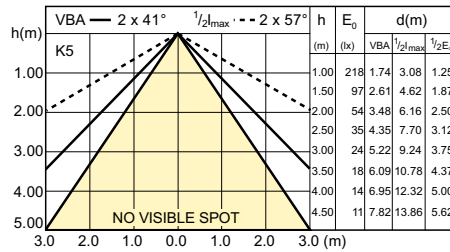

Light Distribution Diagrams

9.5 W BR30 SS E26 WW 2700K 110D

Light Distribution Diagrams

Accent Diagrams

Accent Diagrams

Beam Diagrams

BR/R LED

Beam Diagrams