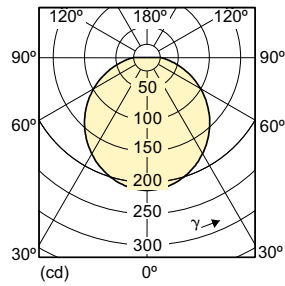

Light Distribution Diagrams