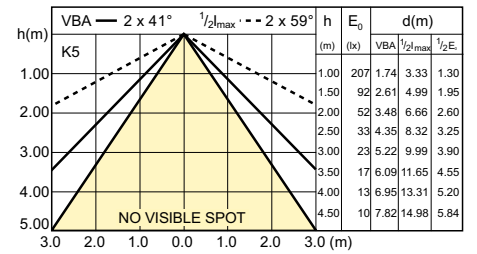

Light Distribution Diagrams

9.5 W BR30 SS E26 WW 2700K 110D

Light Distribution Diagrams

Accent Diagrams

Accent Diagrams

Beam Diagrams

BR/R LED

Beam Diagrams