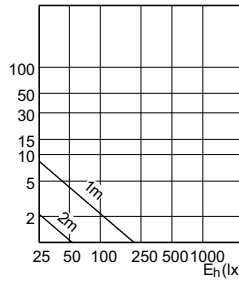

Light Distribution Diagrams

9.5 W BR30 SS E26 WW 2700K 110D

Light Distribution Diagrams

Accent Diagrams

Accent Diagrams

Beam Diagrams

BR/R LED

Beam Diagrams