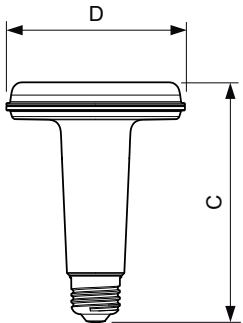

Dimensional drawing

Product	D	C
10BR40/LED/827-22/DIM 120V 6/1	127 mm	162 mm
BC9.5BR30/AMB/927/DIM 120V	96 mm	132 mm

Product	D	C
9BR30/LED/827-22/DIM 120V	96 mm	132 mm
6R20/LED/827-22/DIM 120V	65 mm	101 mm
10BR40/LED/850/DIM 120V	127 mm	162 mm
9BR30/LED/827/DIM 120V	96 mm	132 mm
8BR30/LED/850/DIM 120V	96 mm	132 mm