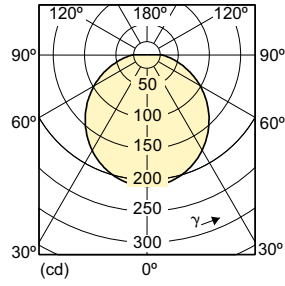

Light Distribution Diagrams