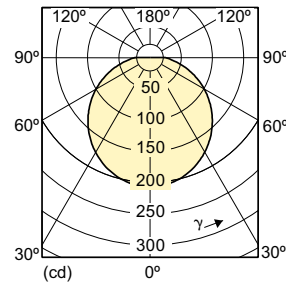

Light Distribution Diagrams