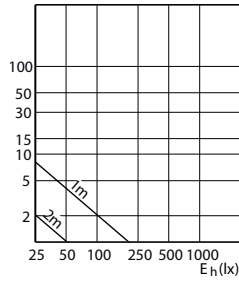

Light Distribution Diagrams

9.5 W BR30 SS E26 WW 2700K 110D

Light Distribution Diagrams

Accent Diagrams

Accent Diagrams

Beam Diagrams

BR/R LED

Beam Diagrams