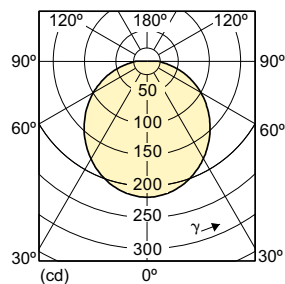

Mechanical and Housing

Order Code	Full Product Name	Bulb Finish	Bulb Shape	Order Code	Full Product Name	Bulb Finish	Bulb Shape
929001111804	SlimStyle BR30 9.5W E26 2700K 120V ES	-	BR30 (BR30)	929001221803	BC9.5BR30/AMB/927/DIM 120V	Frosted	BR30 (BR30)
929001133503	9.5W SlimStyle BR30 CRI90 DIM 2700K E26	Frosted	BR30 (BR30)	929001155704	6R20/LED/827-22/DIM 120V	Frosted	R-20 (R20)
929001155504	9BR30/LED/827-22/DIM 120V	Frosted	BR30 (BR30)	929001155804	10BR40/LED/827-22/DIM 120V 6/1	Frosted	BR40 (BR40)
929001155604	8BR30/LED/850/DIM 120V	Frosted	BR30 (BR30)	929001195004	10BR40/LED/850/DIM 120V	Frosted	BR40 (BR40)
929001174966	9BR30/LED/827/DIM 120V	Frosted	BR30 (BR30)				

Temperature

Order Code	Full Product Name	T-Case Maximum (Nom)	Order Code	Full Product Name	T-Case Maximum (Nom)
929001111804	SlimStyle BR30 9.5W E26 2700K 120V ES	-	929001221803	BC9.5BR30/AMB/927/DIM 120V	76 °C
929001133503	9.5W SlimStyle BR30 CRI90 DIM 2700K E26	92 °C	929001155704	6R20/LED/827-22/DIM 120V	76 °C
929001155504	9BR30/LED/827-22/DIM 120V	76 °C	929001155804	10BR40/LED/827-22/DIM 120V 6/1	85 °C
929001155604	8BR30/LED/850/DIM 120V	76 °C	929001195004	10BR40/LED/850/DIM 120V	85 °C
929001174966	9BR30/LED/827/DIM 120V	76 °C			

Light Distribution Diagrams

9.5 W BR30 SS E26 WW 2700K 110D