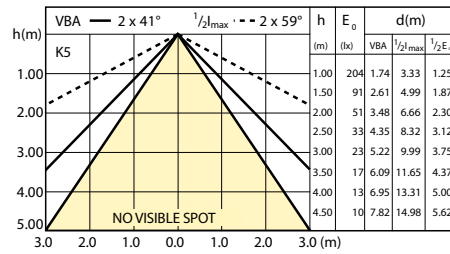

Light Distribution Diagrams

9.5 W BR30 SS E26 WW 2700K 110D

Light Distribution Diagrams

Accent Diagrams

Accent Diagrams

Beam Diagrams

BR/R LED

Beam Diagrams