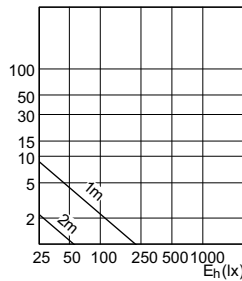

Light Distribution Diagrams

9.5 W BR30 SS E26 WW 2700K 110D

Light Distribution Diagrams

Accent Diagrams

Accent Diagrams

Beam Diagrams

BR/R LED

Beam Diagrams