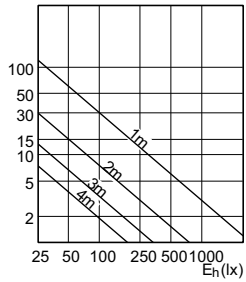

Light Distribution Diagrams

9.5 W BR30 SS E26 WW 2700K 110D

Light Distribution Diagrams

Accent Diagrams

Accent Diagrams

Beam Diagrams

BR/R LED

Beam Diagrams