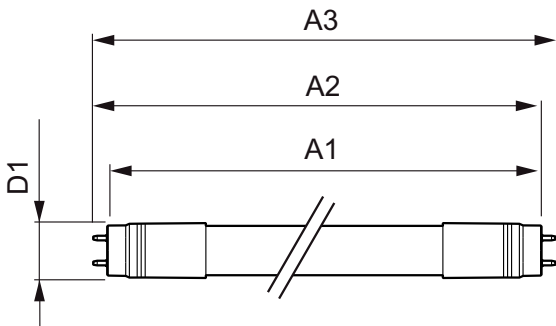

## Dimensional drawing

Product	D	A1	A2	A3
CorePro LEDtube HF 1200mm 15W865 T8 G	27.9 mm	1199.4 mm	1205.3 mm	1213.6 mm

Product	D	A1	A2	A3
CorePro LEDtube HF 1500mm 20W840 T8 G	27.9 mm	1500 mm	1505.9 mm	1514.2 mm