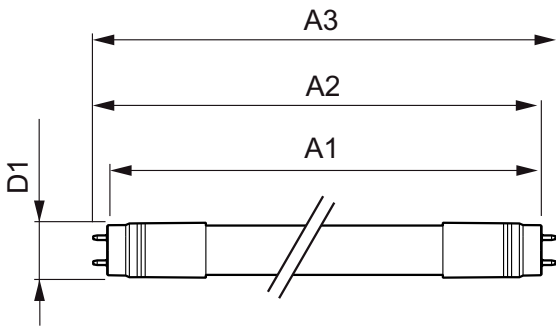

## Dimensional drawing

Product	D	A1	A2	A3
CorePro LEDtube HF 1200mm 15W865 T8 G	27.9 mm	1199.4 mm	1205.3 mm	1213.6 mm

Product	D	A1	A2	A3
CorePro LEDtube HF 1500mm 20W840 T8 G	27.9 mm	1500 mm	1505.9 mm	1514.2 mm