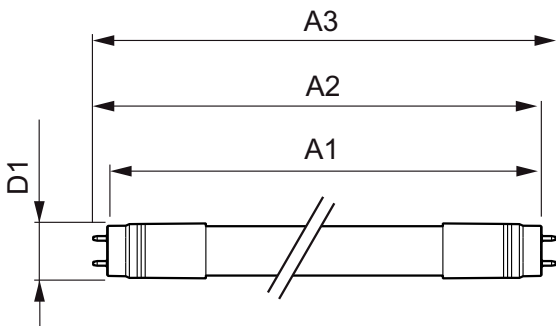

CorePro LEDtube InstantFit HF

Dimensional drawing

Product	D1	D2	A1	A2	A3
CorePro LEDtube HF 600mm 9W840 T8 G	27.9 mm	28 mm	589.8 mm	595.7 mm	604 mm
CorePro LEDtube HF 600mm 9W865 T8 G	27.9 mm	28 mm	589.8 mm	595.7 mm	604 mm

Product	D	A1	A2	A3
CorePro LEDtube HF 1200mm 15W840 T8 G	27.9 mm	1199.4 mm	1205.3 mm	1213.6 mm

Controls and Dimming

Dimmable	No

Operating and Electrical

Voltage (Nom)	30-80 V
Starting Time (Nom)	0.5 s

General Information

Cap-Base	G13
Nominal Lifetime (Nom)	30000 h
Rated Lifetime (Hours)	30000 h
Switching Cycle	50000X

Light Technical

Beam Angle (Nom)	240 °
Color Rendering Index (Nom)	83
Llmf At End Of Nominal Lifetime (Nom)	70 %
Rated Beam Angle	240 °

Temperature

T-Ambient (Max)	45 °C
T-Ambient (Min)	-20 °C
T-Storage (Max)	65 °C
T-Storage (Min)	-40 °C

Approval and Application

Order Code	Full Product Name	Energy Consumption kWh/ 1000 h	Energy Efficiency Label (EEL)
929001136502	CorePro LEDtube HF 1200mm 15W865 T8 G	19 kWh	A+
929001249502	CorePro LEDtube HF 600mm 9W840 T8 G	12 kWh	A
929001249602	CorePro LEDtube HF 600mm 9W865 T8 G	12 kWh	A
929001249702	CorePro LEDtube HF 1500mm 20W840 T8 G	25 kWh	A+
929001249802	CorePro LEDtube HF 1500mm 20W865 T8 G	25 kWh	A+
929001249902	CorePro LEDtube HF 1200mm 15W840 T8 G	19 kWh	A+

Operating and Electrical