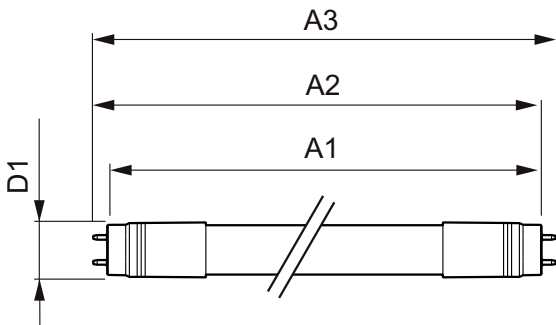

## Dimensional drawing

Product	D	A1	A2	A3
CorePro LEDtube HF 1200mm 15W865 T8 G	27.9 mm	1199.4 mm	1205.3 mm	1213.6 mm

Product	D	A1	A2	A3
CorePro LEDtube HF 1500mm 20W840 T8 G	27.9 mm	1500 mm	1505.9 mm	1514.2 mm