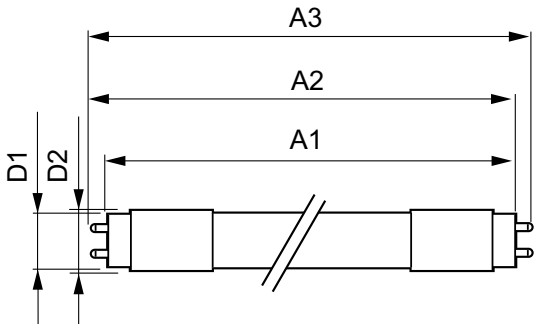

CorePro LEDtube InstantFit HF

Dimensional drawing

Product	D1	D2	A1	A2	A3
CorePro LEDtube HF 600mm 9W840 T8 G	27.9 mm	28 mm	589.8 mm	595.7 mm	604 mm
CorePro LEDtube HF 600mm 9W865 T8 G	27.9 mm	28 mm	589.8 mm	595.7 mm	604 mm

Product	D	A1	A2	A3
CorePro LEDtube HF 1200mm 15W840 T8 G	27.9 mm	1199.4 mm	1205.3 mm	1213.6 mm

Controls and Dimming

Dimmable	No

Operating and Electrical

Voltage (Nom)	30-80 V
Starting Time (Nom)	0.5 s

General Information

Cap-Base	G13
Nominal Lifetime (Nom)	30000 h
Rated Lifetime (Hours)	30000 h
Switching Cycle	50000X

Light Technical

Beam Angle (Nom)	240 °
Color Rendering Index (Nom)	83
Llmf At End Of Nominal Lifetime (Nom)	70 %
Rated Beam Angle	240 °

Temperature

T-Ambient (Max)	45 °C
T-Ambient (Min)	-20 °C
T-Storage (Max)	65 °C
T-Storage (Min)	-40 °C

Approval and Application

Order Code	Full Product Name	Energy Consumption kWh/ 1000 h	Energy Efficiency Label (EEL)
929001136502	CorePro LEDtube HF 1200mm 15W865 T8 G	19 kWh	A+
929001249502	CorePro LEDtube HF 600mm 9W840 T8 G	12 kWh	A
929001249602	CorePro LEDtube HF 600mm 9W865 T8 G	12 kWh	A
929001249702	CorePro LEDtube HF 1500mm 20W840 T8 G	25 kWh	A+
929001249802	CorePro LEDtube HF 1500mm 20W865 T8 G	25 kWh	A+
929001249902	CorePro LEDtube HF 1200mm 15W840 T8 G	19 kWh	A+

Operating and Electrical