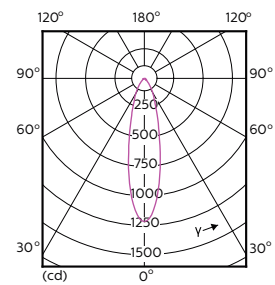

**MASTER LEDspot ExpertColor MV 50W GU10 940
25D**