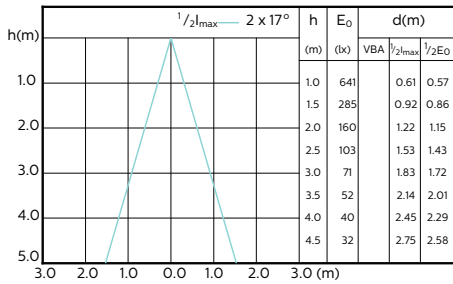

MASTER LEDspot ExpertColor MV 50W GU10 930
36D

MASTER LEDspot ExpertColor MV 50W GU10 940
36D

Accent Diagrams

Accent Diagrams

Beam Diagrams

MASTER LEDspot ExpertColor MV

Beam Diagrams