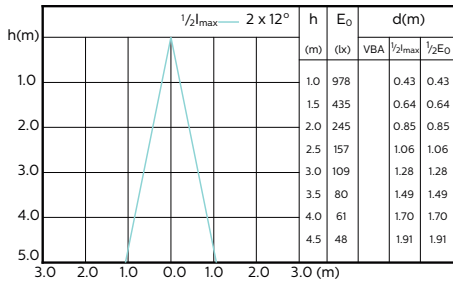

MASTER LEDspot ExpertColor MV 50W GU10 930
36D

MASTER LEDspot ExpertColor MV 50W GU10 940
36D

Accent Diagrams

Accent Diagrams

Beam Diagrams

MASTER LEDspot ExpertColor MV

Beam Diagrams