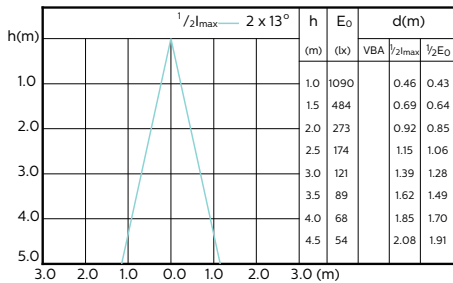

MASTER LEDspot ExpertColor MV 50W GU10 930
36D

MASTER LEDspot ExpertColor MV 50W GU10 940
36D

Accent Diagrams

Accent Diagrams

Beam Diagrams

MASTER LEDspot ExpertColor MV

Beam Diagrams