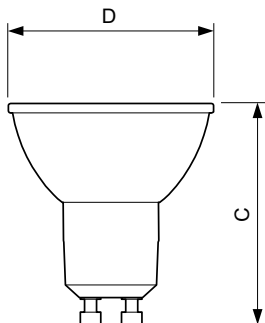

Versions

GU10 PAR16

Dimensional drawing

Product	D	C
MASTER LED ExpertColor 3.9-35W GU10 927 25D	50 mm	54 mm
MASTER LED ExpertColor 5.5-50W GU10 930 24D	50 mm	54 mm
MASTER LED ExpertColor 3.9-35W GU10 940 25D	50 mm	54 mm
MASTER LED ExpertColor 3.9-35W GU10 927 36D	50 mm	54 mm
MASTER LED ExpertColor 3.9-35W GU10 930 36D	50 mm	54 mm
MASTER LED ExpertColor 3.9-35W GU10 940 36D	50 mm	54 mm
MASTER LED ExpertColor 5.5-50W GU10 927 25D	50 mm	54 mm
MASTER LED ExpertColor 5.5-50W GU10 930 25D	50 mm	54 mm
MASTER LED ExpertColor 5.5-50W GU10 927 36D	50 mm	54 mm
MASTER LED ExpertColor 5.5-50W GU10 940 25D	50 mm	54 mm
MASTER LED ExpertColor 5.5-50W GU10 930 36D	50 mm	54 mm
MASTER LED ExpertColor 5.5-50W GU10 940 36D	50 mm	54 mm
MASTER LED ExpertColor 5.5-50W GU10 930 36D	50 mm	54 mm
MASTER LED ExpertColor 5.5-50W GU10 927 36D	50 mm	54 mm
MASTER LED ExpertColor 5.5-50W GU10 927 24D	50 mm	54 mm
MASTER LED ExpertColor 3.9-35W GU10 930 25D	50 mm	54 mm