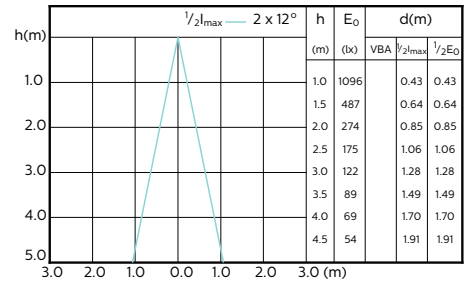

MASTER LEDspot ExpertColor MV 50W GU10 930
36D

MASTER LEDspot ExpertColor MV 50W GU10 940
36D

Accent Diagrams

Accent Diagrams

Beam Diagrams

MASTER LEDspot ExpertColor MV

Beam Diagrams