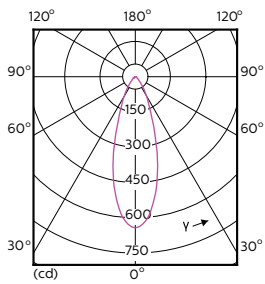

Order Code	Full Product Name	Luminous Flux (Rated) (Nom)	Luminous Intensity (Nom)	Rated
				Beam Angle
929001347102	MASTER LED ExpertColor 5.5-50W GU10 930 25D	375 lm	1000 cd	25 °
929001347108	MASTER LED ExpertColor 5.5-50W GU10 930 24D	405 lm	1000 cd	24 °
929001347202	MASTER LED ExpertColor 5.5-50W GU10 940 25D	400 lm	1050 cd	25 °
929001347302	MASTER LED ExpertColor 5.5-50W GU10 927 36D	355 lm	800 cd	36 °
929001347308	MASTER LED ExpertColor 5.5-50W GU10 927 36D	385 lm	800 cd	36 °
929001347402	MASTER LED ExpertColor 5.5-50W GU10 930 36D	375 lm	800 cd	36 °
929001347408	MASTER LED ExpertColor 5.5-50W GU10 930 36D	405 lm	800 cd	36 °
929001347502	MASTER LED ExpertColor 5.5-50W GU10 940 36D	400 lm	850 cd	36 °

MASTER LEDspot ExpertColor MV

Light Distribution Diagrams

**MASTER LEDspot ExpertColor MV 35W GU10 927
25D**

**MASTER LEDspot ExpertColor MV 35W GU10 930
25D**

**MASTER LEDspot ExpertColor MV 35W GU10 940
25D**