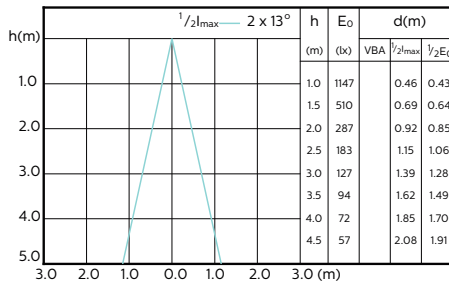

MASTER LEDspot ExpertColor MV 50W GU10 930
36D

MASTER LEDspot ExpertColor MV 50W GU10 940
36D

Accent Diagrams

Accent Diagrams

Beam Diagrams

MASTER LEDspot ExpertColor MV

Beam Diagrams