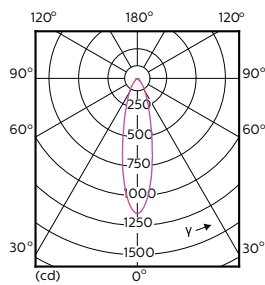

**MASTER LEDspot ExpertColor MV 50W GU10 930
25D**