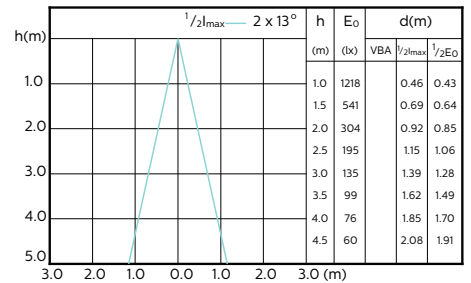

MASTER LEDspot ExpertColor MV 50W GU10 930
36D

MASTER LEDspot ExpertColor MV 50W GU10 940
36D

Accent Diagrams

Accent Diagrams

Beam Diagrams

MASTER LEDspot ExpertColor MV

Beam Diagrams