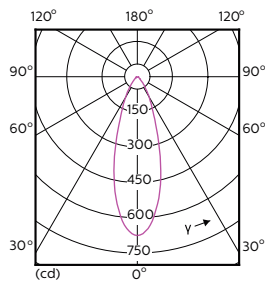

**MASTER LEDspot ExpertColor MV 35W GU10 930
36D**