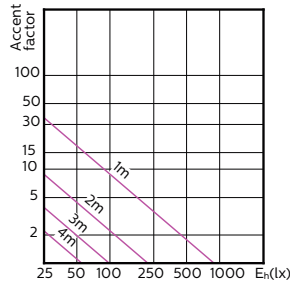

MASTER LEDspot ExpertColor MV 50W GU10 930
36D

MASTER LEDspot ExpertColor MV 50W GU10 940
36D

Accent Diagrams

Accent Diagrams

Beam Diagrams

MASTER LEDspot ExpertColor MV

Beam Diagrams