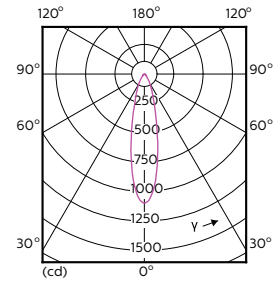

Order Code	Full Product Name	Luminous Flux (Rated) (Nom)	Luminous Intensity (Nom)	Rated
				Beam Angle
929001347102	MASTER LED ExpertColor 5.5-50W GU10 930 25D	375 lm	1000 cd	25 °
929001347108	MASTER LED ExpertColor 5.5-50W GU10 930 24D	405 lm	1000 cd	24 °
929001347202	MASTER LED ExpertColor 5.5-50W GU10 940 25D	400 lm	1050 cd	25 °
929001347302	MASTER LED ExpertColor 5.5-50W GU10 927 36D	355 lm	800 cd	36 °
929001347308	MASTER LED ExpertColor 5.5-50W GU10 927 36D	385 lm	800 cd	36 °
929001347402	MASTER LED ExpertColor 5.5-50W GU10 930 36D	375 lm	800 cd	36 °
929001347408	MASTER LED ExpertColor 5.5-50W GU10 930 36D	405 lm	800 cd	36 °
929001347502	MASTER LED ExpertColor 5.5-50W GU10 940 36D	400 lm	850 cd	36 °

MASTER LEDspot ExpertColor MV

Light Distribution Diagrams

**MASTER LEDspot ExpertColor MV 35W GU10 927
25D**

**MASTER LEDspot ExpertColor MV 35W GU10 930
25D**

**MASTER LEDspot ExpertColor MV 35W GU10 940
25D**