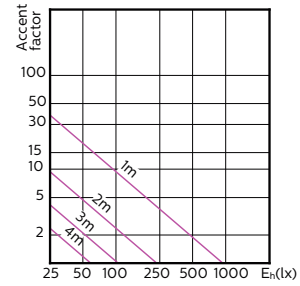

MASTER LEDspot ExpertColor MV 50W GU10 930
36D

MASTER LEDspot ExpertColor MV 50W GU10 940
36D

Accent Diagrams

Accent Diagrams

Beam Diagrams

MASTER LEDspot ExpertColor MV

Beam Diagrams