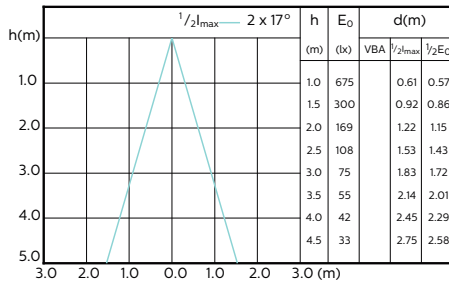

MASTER LEDspot ExpertColor MV 50W GU10 930
36D

MASTER LEDspot ExpertColor MV 50W GU10 940
36D

Accent Diagrams

Accent Diagrams

Beam Diagrams

MASTER LEDspot ExpertColor MV

Beam Diagrams