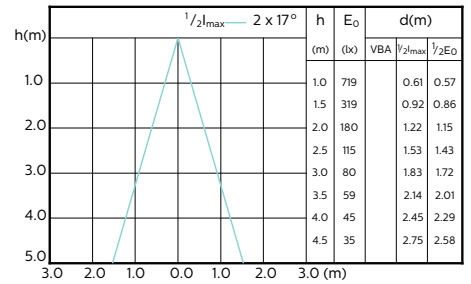

MASTER LEDspot ExpertColor MV 50W GU10 930
36D

MASTER LEDspot ExpertColor MV 50W GU10 940
36D

Accent Diagrams

Accent Diagrams

Beam Diagrams

MASTER LEDspot ExpertColor MV

Beam Diagrams