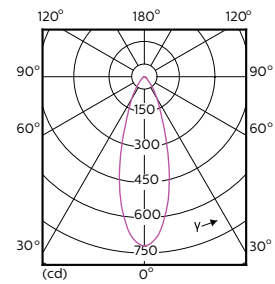

**MASTER LEDspot ExpertColor MV 35W GU10 940
36D**