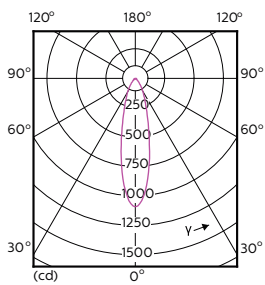

**MASTER LEDspot ExpertColor MV 50W GU10 927
25D**