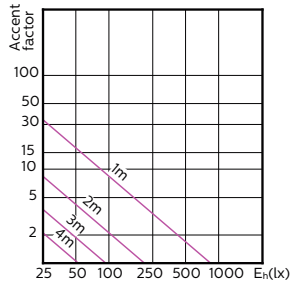

MASTER LEDspot ExpertColor MV 50W GU10 930
36D

MASTER LEDspot ExpertColor MV 50W GU10 940
36D

Accent Diagrams

Accent Diagrams

Beam Diagrams

MASTER LEDspot ExpertColor MV

Beam Diagrams