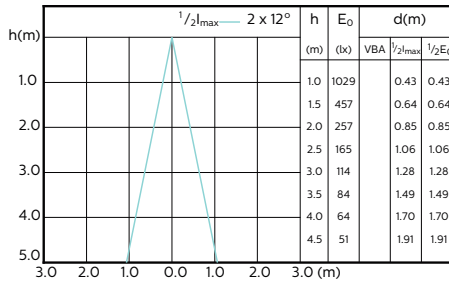

MASTER LEDspot ExpertColor MV 50W GU10 930
36D

MASTER LEDspot ExpertColor MV 50W GU10 940
36D

Accent Diagrams

Accent Diagrams

Beam Diagrams

MASTER LEDspot ExpertColor MV

Beam Diagrams