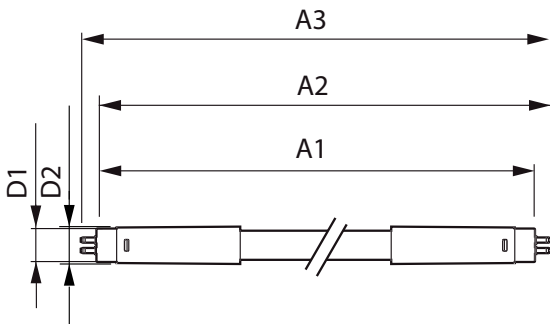

MASTER LEDtube Universal T8

Application

- Office, shop, education, retail
- Industrial facilities and warehouses

Versions

LEDtube G13

Dimensional drawing

Product	D1	D2	A1	A2	A3
Master LEDtube Universal 1200mm UO 16W830 T8	25.7 mm	28 mm	1199.4 mm	1206.5 mm	1213.6 mm
Master LEDtube Universal 1500mm UO 24W865 T8	25.7 mm	28 mm	1500 mm	1507.1 mm	1514.2 mm
Master LEDtube Universal 1200mm UO 16W840 T8	25.7 mm	28 mm	1199.4 mm	1206.5 mm	1213.6 mm
Master LEDtube Universal 1500mm UO 24W830 T8	25.7 mm	28 mm	1500 mm	1507.1 mm	1514.2 mm
Master LEDtube Universal 1200mm UO 16W865 T8	25.7 mm	28 mm	1199.4 mm	1206.5 mm	1213.6 mm
Master LEDtube Universal 1500mm UO 24W840 T8	25.7 mm	28 mm	1500 mm	1507.1 mm	1514.2 mm