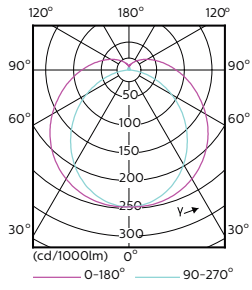

MASTER LEDtube Universal T8

Light Distribution Diagrams

LEDtube 1200mm 16W G13