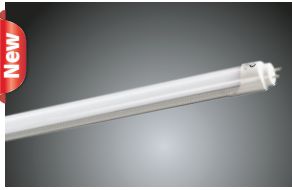

LED LAMPS

LAMPS

RETRO LED T8

- ▶ IP20 linear LED **T8** tubular lamp with extruded aluminium/PC body and PC diffuser complete with inbuilt driver.

CAT REF.	MRP(₹)
LTT8-8	900.00
LTT8-16	925.00
LTT8-20	1050.00
LT8-20-865-2	690.00

RETRO LED T5

- ▶ IP20 linear LED **T5** tubular lamp with extruded aluminium body and PC diffuser complete with external driver.

CAT REF.	MRP(₹)
LT5RT-18-CDL	1250.00
LT5RT-14-CDL	1200.00
LT5RT-9-CDL	1075.00

RETRO PLL

- ▶ IP20 linear LED PLL lamp with extruded plastic body and PC diffuser complete with inbuilt driver.
- ▶ Delivers up to 120 Lm/W

CAT REF.	MRP(₹)
LPLL-18-CDL	999.00

MIRRORLITE

- ▶ Decorative box type fitting.
- ▶ Blue coloured end caps.
- ▶ Pre-wired for LED tube.