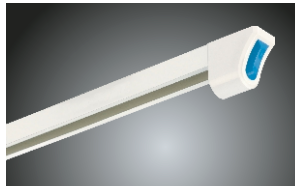

LAMPS

RETRO LED T8

- IP20 linear LED **T8** tubular lamp with extruded aluminium/PC body and PC diffuser complete with inbuilt driver.

CAT REF.	MRP(₹)
LTT8-8	900.00
LTT8-16	925.00
LTT8-20	1050.00
LT8-20-865-2	690.00

RETRO LED T5

- IP20 linear LED **T5** tubular lamp with extruded aluminium body and PC diffuser complete with external driver.

CAT REF.	MRP(₹)
LT5RT-18-CDL	1250.00
LT5RT-14-CDL	1200.00
LT5RT-9-CDL	1075.00

RETRO PLL

- IP20 linear LED PLL lamp with extruded plastic body and PC diffuser complete with inbuilt driver.
- Delivers up to 120 Lm/W

CAT REF.	MRP(₹)
LPLL-18-CDL	999.00

MIRRORLITE

- Decorative box type fitting.
- Blue coloured end caps.
- Pre-wired for LED tube.

CAT REF.	MRP(₹)
DMLN1LT8-8	195.00
DMLN1LT8-16	250.00

BEETLE

- LED strip for Indoor & Outdoor with driver.
- 5 metres in length.

CAT REF.	MRP(₹)
LST20CDL/BL/WW	On Request
LST20RGB	On Request
LST205050CDL/BL/WW	On Request
LST655050CDL/BL/WW/RGB	On Request