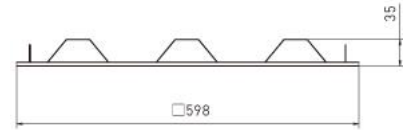

Ref. No.

Type of luminaire	Commercial Lighting	Base Light
Set model No.	ABL12D406	
Individual model No.		

Image photo

Dimension and materials

Type of light source	LED	Cut out size	588mmx588mm
Power input	40 W	Weight	4 kg
Power voltage	AC220-240V	Body	metal
Input frequency	50/60Hz	Reflector	
Driver	Non-Integral	Diffuser	PS
IP rating	IP20	Trim	
Beam angle	120 deg.	Caseing	
System lumen output	3000 lm		
System efficacy	75.0 lm/W	Photometric chart	
CCT	6000K		
CRI	80		
Life time	50000		
Brand	Panasonic		
Country of origin			