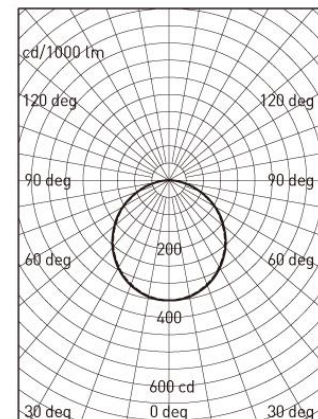

Ref. No.

Type of luminaire	Commercial Lighting	Base Light
Set model No.	ABL12D406	
Individual model No.		

Image photo

Dimension and materials

Type of light source	LED	Cut out size	588mmx588mm
Power input	40 W	Weight	4 kg
Power voltage	AC220-240V	Body	metal
Input frequency	50/60Hz	Reflector	
Driver	Non-Integral	Diffuser	PS
IP rating	IP20	Trim	
Beam angle	120 deg.	Caseing	
System lumen output	3000 lm		
System efficacy	75.0 lm/W	Photometric chart	
CCT	6000K		
CRI	80		
Life time	50000		
Brand	Panasonic		
Country of origin			