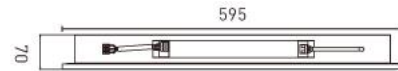

Ref. No.

Type of luminaire	Commercial Lighting	Base Light
Set model No.	ABL13B363	
Individual model No.		

Image photo

Dimension and materials

Type of light source	LED	Cut out size	585mmx585mm
Power input	36 W	Weight	3 kg
Power voltage	AC220-240V	Body	CRCA (Powder Coating)
Input frequency	50/60Hz	Reflector	
Driver	Non-Integral	Diffuser	Polycarbonate
IP rating	IP20	Trim	
Beam angle	110 deg.	Caseing	
System lumen output	2880 lm		
System efficacy	80.0 lm/W	Photometric chart	
CCT	3000K		
CRI	80		
Life time	50000		
Brand	Panasonic		
Country of origin			