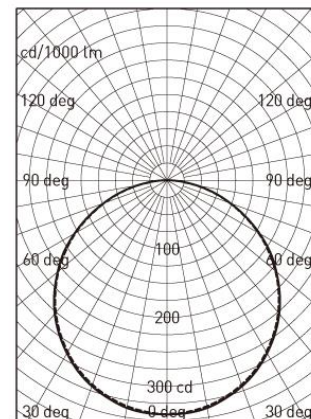

Ref. No.

Type of luminaire	Commercial Lighting	Base Light
Set model No.	ABL13B363	
Individual model No.		

Image photo

Dimension and materials

Type of light source	LED	Cut out size	585mmx585mm
Power input	36 W	Weight	3 kg
Power voltage	AC220-240V	Body	CRCA (Powder Coating)
Input frequency	50/60Hz	Reflector	
Driver	Non-Integral	Diffuser	Polycarbonate
IP rating	IP20	Trim	
Beam angle	110 deg.	Caseing	
System lumen output	2880 lm		
System efficacy	80.0 lm/W	Photometric chart	
CCT	3000K		
CRI	80		
Life time	50000		
Brand	Panasonic		
Country of origin			