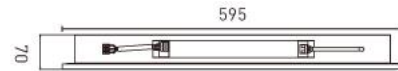

Ref. No.

Type of luminaire	<b>Commercial Lighting</b>	<b>Base Light</b>
Set model No.	<b>ABL13B367</b>	
Individual model No.		

Image photo

Dimension and materials

Type of light source	<b>LED</b>	Cut out size	<b>585mmx585mm</b>
Power input	<b>36 W</b>	Weight	<b>3 kg</b>
Power voltage	<b>AC220-240V</b>	Body	<b>CRCA (Powder Coating)</b>
Input frequency	<b>50/60Hz</b>	Reflector	
Driver	<b>Non-Integral</b>	Diffuser	<b>Polycarbonate</b>
IP rating	<b>IP20</b>	Trim	
Beam angle	<b>110 deg.</b>	Caseing	
System lumen output	<b>3200 lm</b>		
System efficacy	<b>88.9 lm/W</b>	Photometric chart	
CCT	<b>6000K</b>		
CRI	<b>80</b>		
Life time	<b>50000</b>		
Brand	<b>Panasonic</b>		
Country of origin			