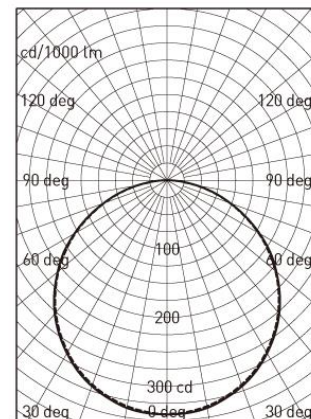

Ref. No.

Type of luminaire	<b>Commercial Lighting</b>	<b>Base Light</b>
Set model No.	<b>ABL13B367</b>	
Individual model No.		

Image photo

Dimension and materials

Type of light source	<b>LED</b>	Cut out size	<b>585mmx585mm</b>
Power input	<b>36 W</b>	Weight	<b>3 kg</b>
Power voltage	<b>AC220-240V</b>	Body	<b>CRCA (Powder Coating)</b>
Input frequency	<b>50/60Hz</b>	Reflector	
Driver	<b>Non-Integral</b>	Diffuser	<b>Polycarbonate</b>
IP rating	<b>IP20</b>	Trim	
Beam angle	<b>110 deg.</b>	Caseing	
System lumen output	<b>3200 lm</b>		
System efficacy	<b>88.9 lm/W</b>	Photometric chart	
CCT	<b>6000K</b>		
CRI	<b>80</b>		
Life time	<b>50000</b>		
Brand	<b>Panasonic</b>		
Country of origin			