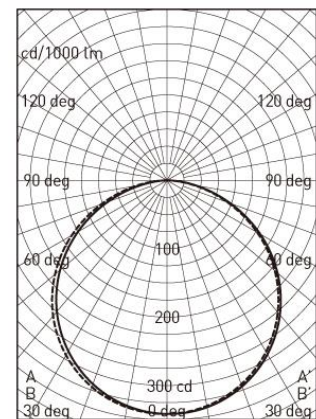

Ref. No.

Type of luminaire	Commercial Lighting	Base Light
Set model No.	ABL24B364	
Individual model No.		

Image photo

Dimension and materials

Type of light source	LED	Cut out size	1190mmx290mm
Power input	36 W	Weight	3.3 kg
Power voltage	AC220-240V	Body	metal
Input frequency	50/60Hz	Reflector	
Driver	Non-Integral	Diffuser	Polycarbonate
IP rating	IP20	Trim	
Beam angle	110 deg.	Caseing	
System lumen output	2400 lm		
System efficacy	66.7 lm/W	Photometric chart	
CCT	4000K		
CRI	70		
Life time	50000		
Brand	Panasonic		
Country of origin			