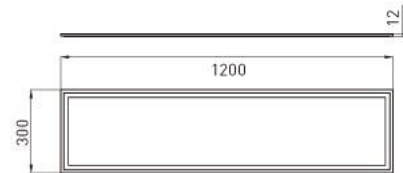

Ref. No.

Type of luminaire	Commercial Lighting	Base Light
Set model No.	ABL24B364	
Individual model No.		

Image photo

Dimension and materials

Type of light source	LED	Cut out size	1190mmx290mm
Power input	36 W	Weight	3.3 kg
Power voltage	AC220-240V	Body	metal
Input frequency	50/60Hz	Reflector	
Driver	Non-Integral	Diffuser	Polycarbonate
IP rating	IP20	Trim	
Beam angle	110 deg.	Caseing	
System lumen output	2400 lm		
System efficacy	66.7 lm/W	Photometric chart	
CCT	4000K		
CRI	70		
Life time	50000		
Brand	Panasonic		
Country of origin			