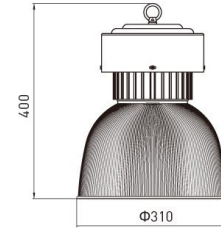

Ref. No.

Type of luminaire	Commercial Lighting	Suspended Bay Light
Set model No.	ABY010306	
Individual model No.		

Image photo

Dimension and materials

Type of light source	LED	Cut out size
Power input	30 W	Weight 2.73 kg
Power voltage	AC220-240V	Body Aluminum (Anodized)
Input frequency	50/60Hz	Reflector
Driver	Integral	Diffuser Polycarbonate
IP rating	IP20	Trim
Beam angle	110 deg.	Caseing
System lumen output	2300 lm	
System efficacy	76.7 lm/W	Photometric chart
CCT	6000K	
CRI	70	
Life time	50000	
Brand	Panasonic	
Country of origin		