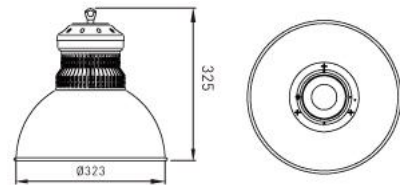

Ref. No.

Type of luminaire	Commercial Lighting	Suspended Bay Light
Set model No.	ABY020503	
Individual model No.		

Image photo

Dimension and materials

Type of light source	LED	Cut out size	
Power input	50 W	Weight	1.55 kg
Power voltage	AC220-240V	Body	Aluminum (Anodized)
Input frequency	50/60Hz	Reflector	
Driver	Integral	Diffuser	Polycarbonate
IP rating	IP20	Trim	
Beam angle	120 deg.	Caseing	
System lumen output	3750 lm		
System efficacy	75.0 lm/W	Photometric chart	
CCT	3000K		
CRI	70		
Life time	50000		
Brand	Panasonic		
Country of origin			