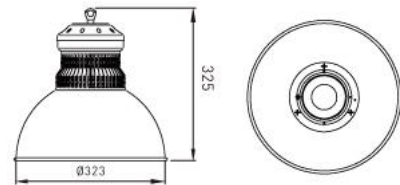

Ref. No.

Type of luminaire	Commercial Lighting	Suspended Bay Light
Set model No.	ABY020506	
Individual model No.		

Image photo

Dimension and materials

Type of light source	LED	Cut out size	
Power input	50 W	Weight	1.55 kg
Power voltage	AC220-240V	Body	Aluminum (Anodized)
Input frequency	50/60Hz	Reflector	
Driver	Integral	Diffuser	Polycarbonate
IP rating	IP20	Trim	
Beam angle	120 deg.	Caseing	
System lumen output	4000 lm		
System efficacy	80.0 lm/W	Photometric chart	
CCT	6000K		
CRI	70		
Life time	50000		
Brand	Panasonic		
Country of origin			