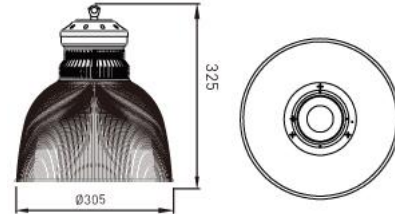

Panasonic

Ref. No.

Type of luminaire	Commercial Lighting	Suspended Bay Light
Set model No.	ABY030503	
Individual model No.		

Image photo

Dimension and materials

Type of light source	LED	Cut out size	
Power input	50 W	Weight	1.65 kg
Power voltage	AC220-240V	Body	Aluminum (Anodized)
Input frequency	50/60Hz	Reflector	
Driver	Integral	Diffuser	Polycarbonate
IP rating	IP20	Trim	
Beam angle	120 deg.	Caseing	
System lumen output	3550 lm		
System efficacy	71.0 lm/W	Photometric chart	
CCT	3000K		
CRI	70		
Life time	50000		
Brand	Panasonic		
Country of origin			