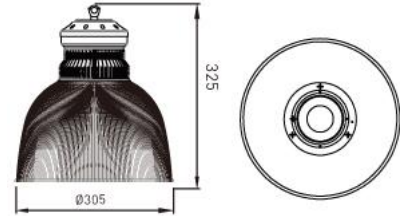

Ref. No.

Type of luminaire	Commercial Lighting	Suspended Bay Light
Set model No.	ABY030506	
Individual model No.		

Image photo

Dimension and materials

Type of light source	LED	Cut out size	
Power input	50 W	Weight	1.65 kg
Power voltage	AC220-240V	Body	Aluminum (Anodized)
Input frequency	50/60Hz	Reflector	
Driver	Integral	Diffuser	Polycarbonate
IP rating	IP20	Trim	
Beam angle	120 deg.	Caseing	
System lumen output	3800 lm		
System efficacy	76.0 lm/W	Photometric chart	
CCT	6000K		
CRI	70		
Life time	50000		
Brand	Panasonic		
Country of origin			