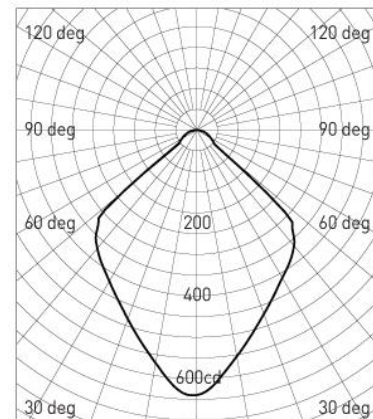

Ref. No.

Type of luminaire	Commercial Lighting	Suspended Bay Light
Set model No.	ABY030506	
Individual model No.		

Image photo

Dimension and materials

Type of light source	LED	Cut out size	
Power input	50 W	Weight	1.65 kg
Power voltage	AC220-240V	Body	Aluminum (Anodized)
Input frequency	50/60Hz	Reflector	
Driver	Integral	Diffuser	Polycarbonate
IP rating	IP20	Trim	
Beam angle	120 deg.	Caseing	
System lumen output	3800 lm		
System efficacy	76.0 lm/W	Photometric chart	
CCT	6000K		
CRI	70		
Life time	50000		
Brand	Panasonic		
Country of origin			