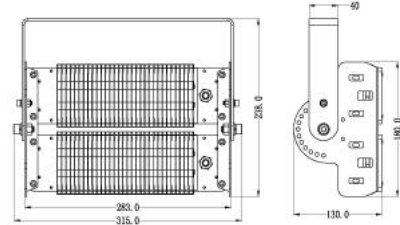

# Panasonic

Ref. No.

Type of luminaire	Industrial Lighting	Bay Light
Set model No.	ABY030907	
Individual model No.		

Image photo

Dimension and materials

Type of light source	LED	Cut out size	
Power input	90 W	Weight	3.9 kg
Power voltage	AC220-240V	Body	Aluminum (Powder Coating)
Input frequency	50/60Hz	Reflector	
Driver	Integral	Diffuser	Glass
IP rating	IP65	Trim	
Beam angle	90 deg.	Caseing	
System lumen output	9880 lm		
System efficacy	109.8 lm/W	Photometric chart	
CCT	6500K		
CRI	70		
Life time	50000		
Brand	Panasonic		
Country of origin			