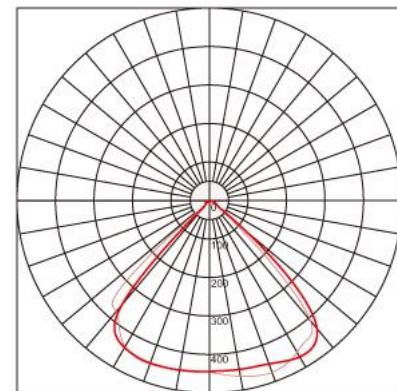

# Panasonic

Ref. No.

Type of luminaire	Industrial Lighting	Bay Light
Set model No.	ABY030907	
Individual model No.		

Image photo

Dimension and materials

Type of light source	LED	Cut out size	
Power input	90 W	Weight	3.9 kg
Power voltage	AC220-240V	Body	Aluminum (Powder Coating)
Input frequency	50/60Hz	Reflector	
Driver	Integral	Diffuser	Glass
IP rating	IP65	Trim	
Beam angle	90 deg.	Caseing	
System lumen output	9880 lm		
System efficacy	109.8 lm/W	Photometric chart	
CCT	6500K		
CRI	70		
Life time	50000		
Brand	Panasonic		
Country of origin			