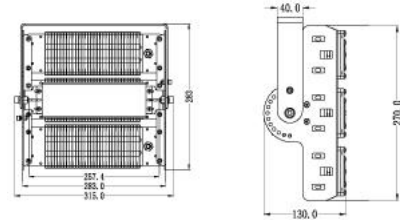

Ref. No.

Type of luminaire	Industrial Lighting	Bay Light
Set model No.	ABY030CD7	
Individual model No.		

Image photo

Dimension and materials

Type of light source	LED	Cut out size	
Power input	120 W	Weight	4.9 kg
Power voltage	AC220-240V	Body	Aluminum (Powder Coating)
Input frequency	50/60Hz	Reflector	
Driver	Integral	Diffuser	Glass
IP rating	IP65	Trim	
Beam angle	90 deg.	Caseing	
System lumen output	13570 lm		
System efficacy	113.1 lm/W	Photometric chart	
CCT	6500K		
CRI	70		
Life time	50000		
Brand	Panasonic		
Country of origin			