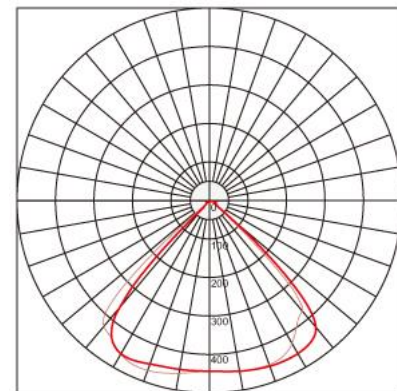

Ref. No.

Type of luminaire	Industrial Lighting	Bay Light
Set model No.	ABY030CD7	
Individual model No.		

Image photo

Dimension and materials

Type of light source	LED	Cut out size	
Power input	120 W	Weight	4.9 kg
Power voltage	AC220-240V	Body	Aluminum (Powder Coating)
Input frequency	50/60Hz	Reflector	
Driver	Integral	Diffuser	Glass
IP rating	IP65	Trim	
Beam angle	90 deg.	Caseing	
System lumen output	13570 lm		
System efficacy	113.1 lm/W	Photometric chart	
CCT	6500K		
CRI	70		
Life time	50000		
Brand	Panasonic		
Country of origin			